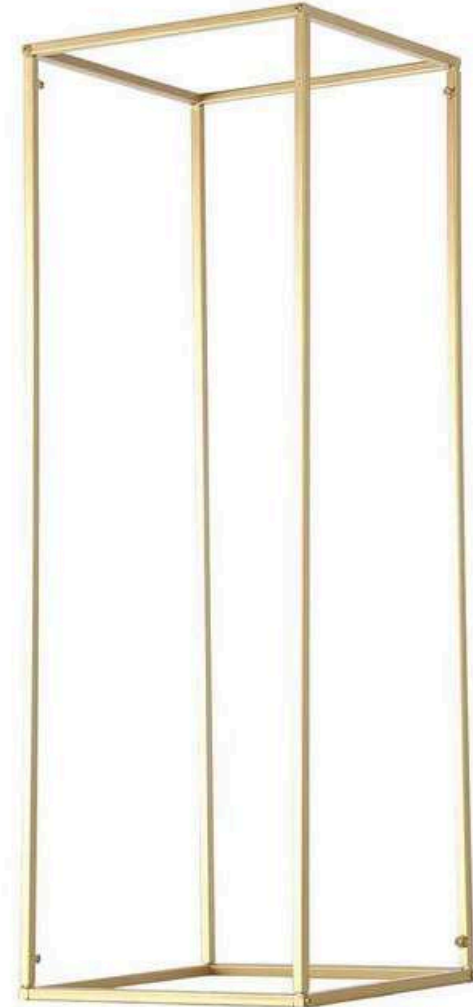

DESIGNER COLLECTION

Ceremony

GOLD GEOMETRIC
STAND
(10)

15.00/EACH

11" X 11" X 32"

*Ceremony only. Maximum weight capacity of 5lbs. Floral, greenery, and candle are not included. Subject to supply chain availability. Quantities are not guaranteed.

TOH10012025