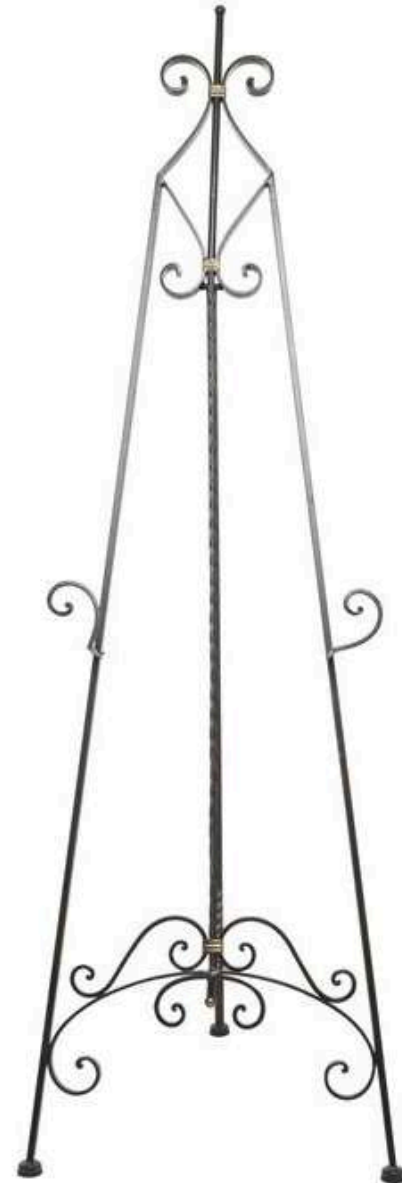

DESIGNER COLLECTION

Message boards

METAL SCROLL EASEL

(1)

50.50

*Acrylic sign, floral, and greenery are not included. Subject to supply chain availability. Quantities are not guaranteed.

TOH10012025