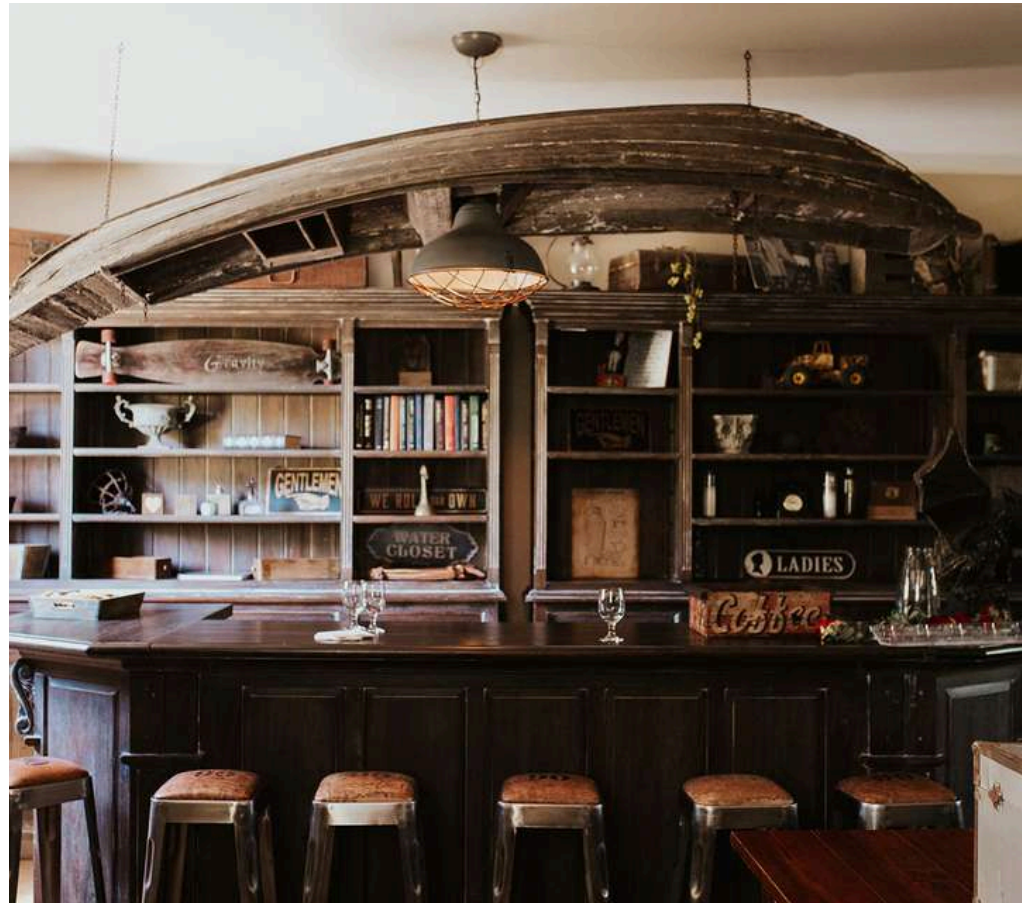

ELEVATED COLLECTION

Misc

THE DISTILLERY
SATELLITE BAR

525.00/PER HOUR

*Bartending services included. Limited to beer, wine, and champagne service only. Speak to your coordination team regarding details. Signage, greenery, and decor are not included. Subject to supply chain availability. Quantities are not guaranteed.

CBG10012025