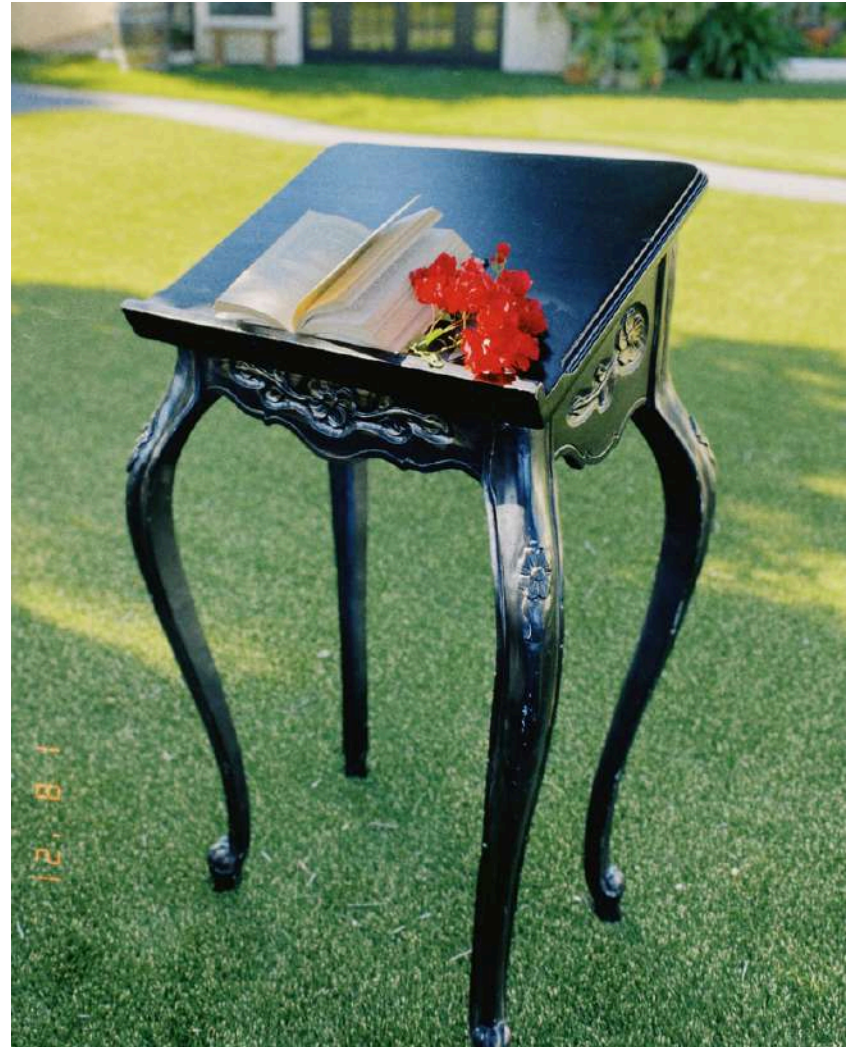

DESIGNER COLLECTION

Furniture

RUSTIC SIGN-IN TABLE

(1)

105.00

*Subject to supply chain availability.
Quantities are not guaranteed.

DESIGNER COLLECTION

Furniture

SIGN-IN PODIUM

(1)

55.00

*Floral and greenery not included.
Subject to supply chain availability.
Quantities are not guaranteed.

TV10012025

DESIGNER COLLECTION

Furniture

WOOD & WICKER
COFFEE TABLE
(1)