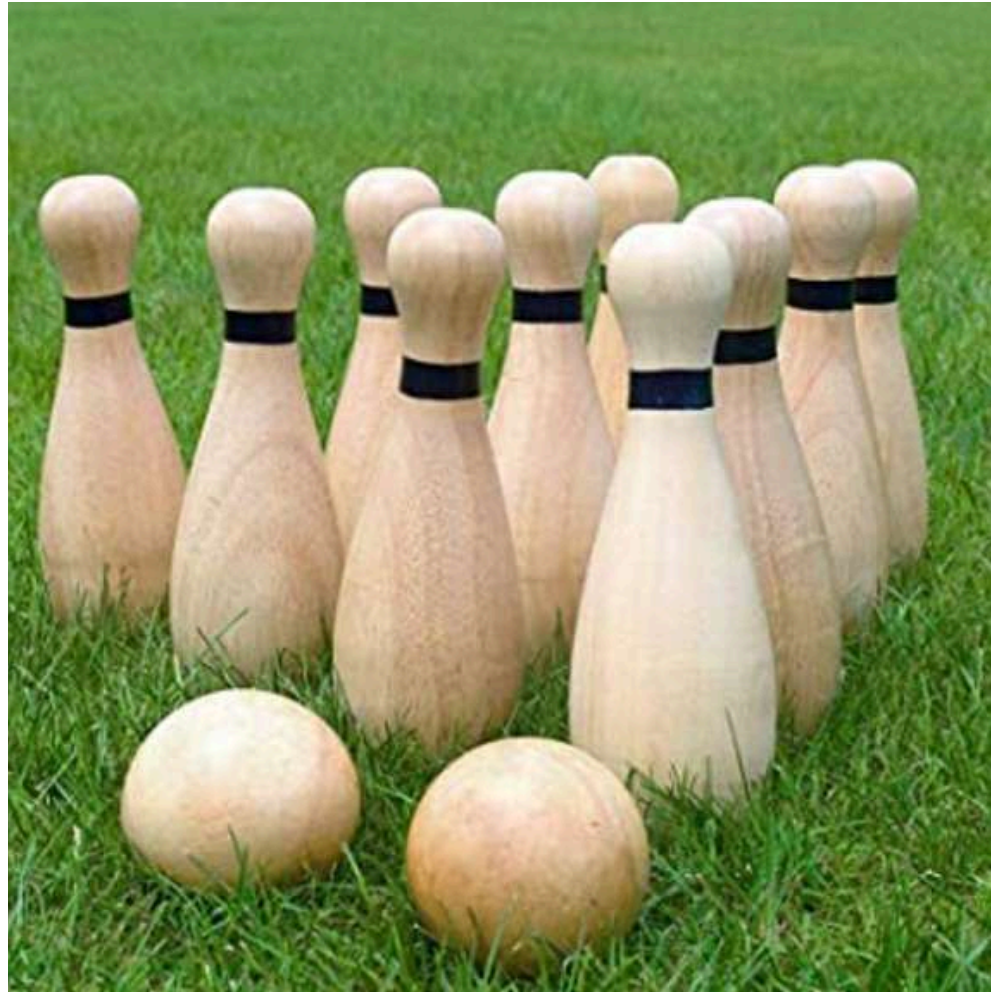

DESIGNER COLLECTION

Lawn games

LAWN BOWLING
(1)

80.00

*Rent all 3 lawn games for 165.00.
Subject to supply chain availability.
Quantities are not guaranteed.