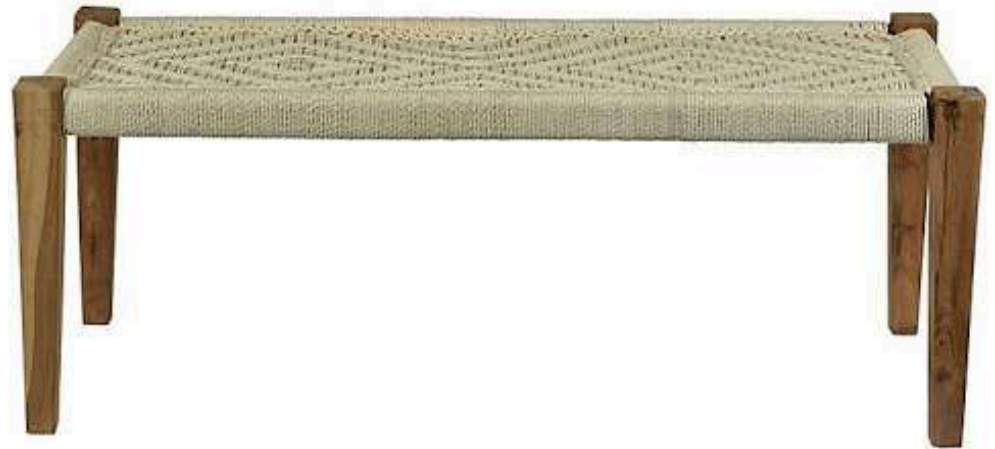

DESIGNER COLLECTION

Furniture

MACRAME WOODEN BENCH
(1)

55.00

*Subject to supply chain availability.
Quantities are not guaranteed.