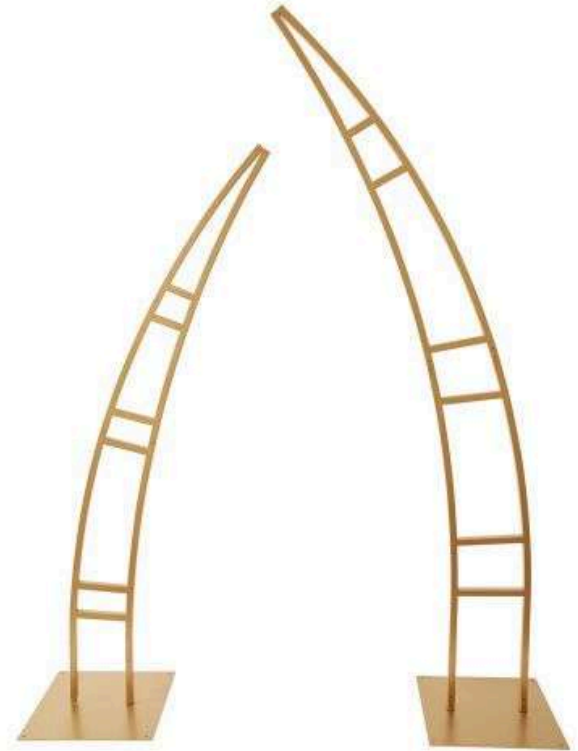

DESIGNER COLLECTION

Arches

CRESENT GOLD ARCH SET
(1)

33.5" X 1" X 76.75"

37.75" X 1" X 93.5"

175.00

*Floral, greenery, and decor are not included. Subject to supply chain availability. Quantities are not guaranteed.

TV10012025