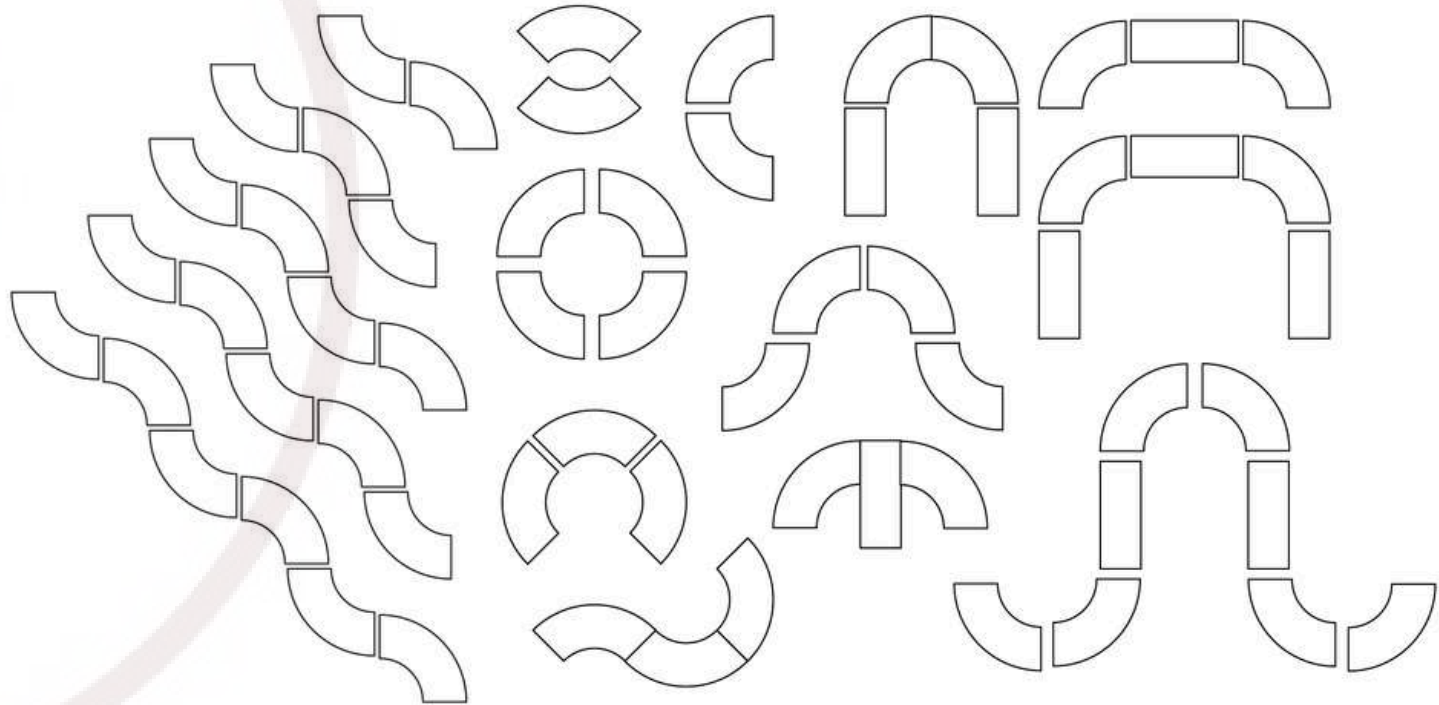

DESIGNER COLLECTION

Furniture

BOT10012025

CRESCENT S TABLE
FORMATION EXAMPLES