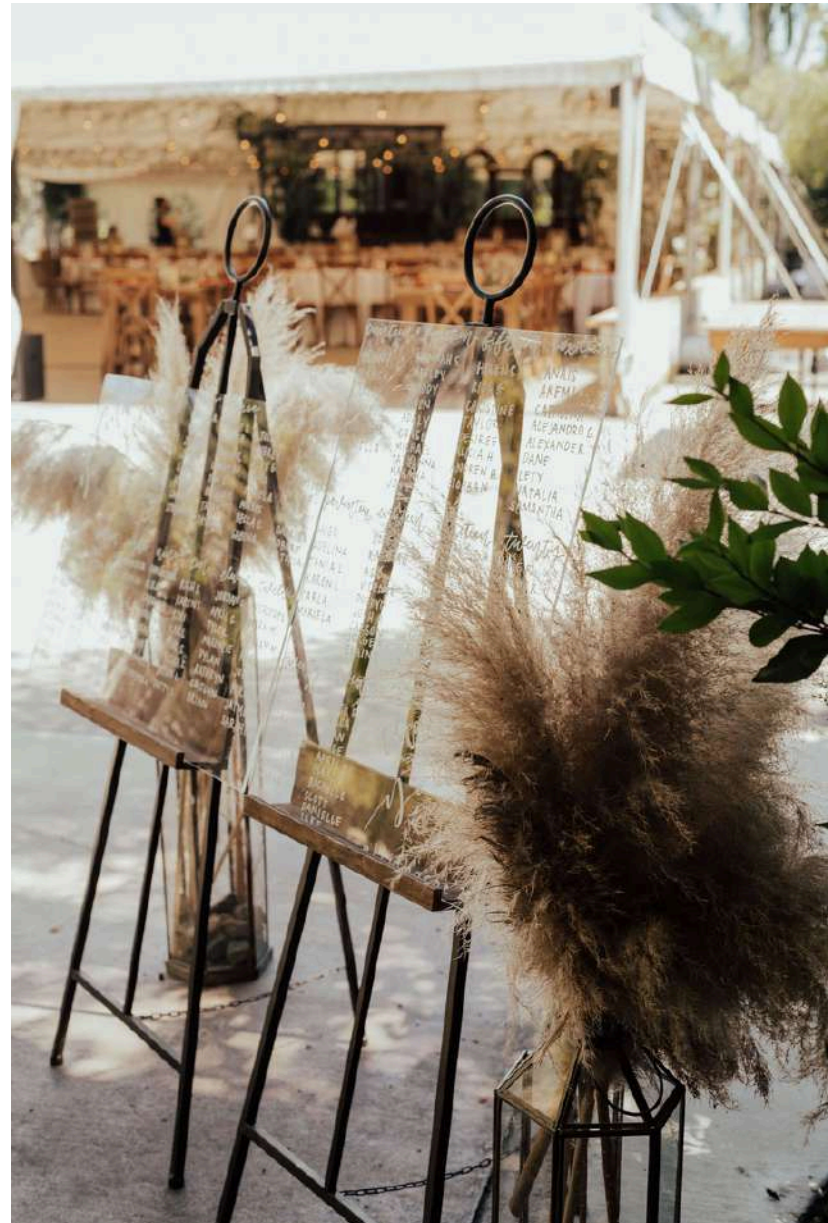

## Message Boards

WOOD & METAL EASEL  
(2)

15.00/EACH

\*Pampas, vases, and signage are not included. Subject to supply chain availability. Quantities are not guaranteed.

BOT10012025

---