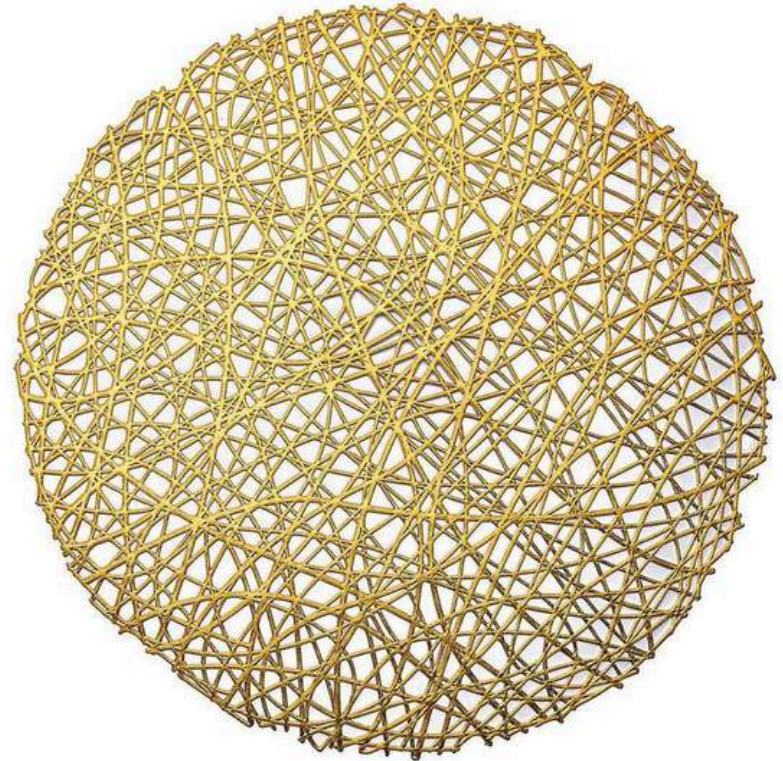

DESIGNER COLLECTION

Misc

GOLD OPEN WEAVE
PLACEMAT
(200)

4.00/EACH

*Subject to supply chain availability.
Quantities are not guaranteed.

BOT10012025