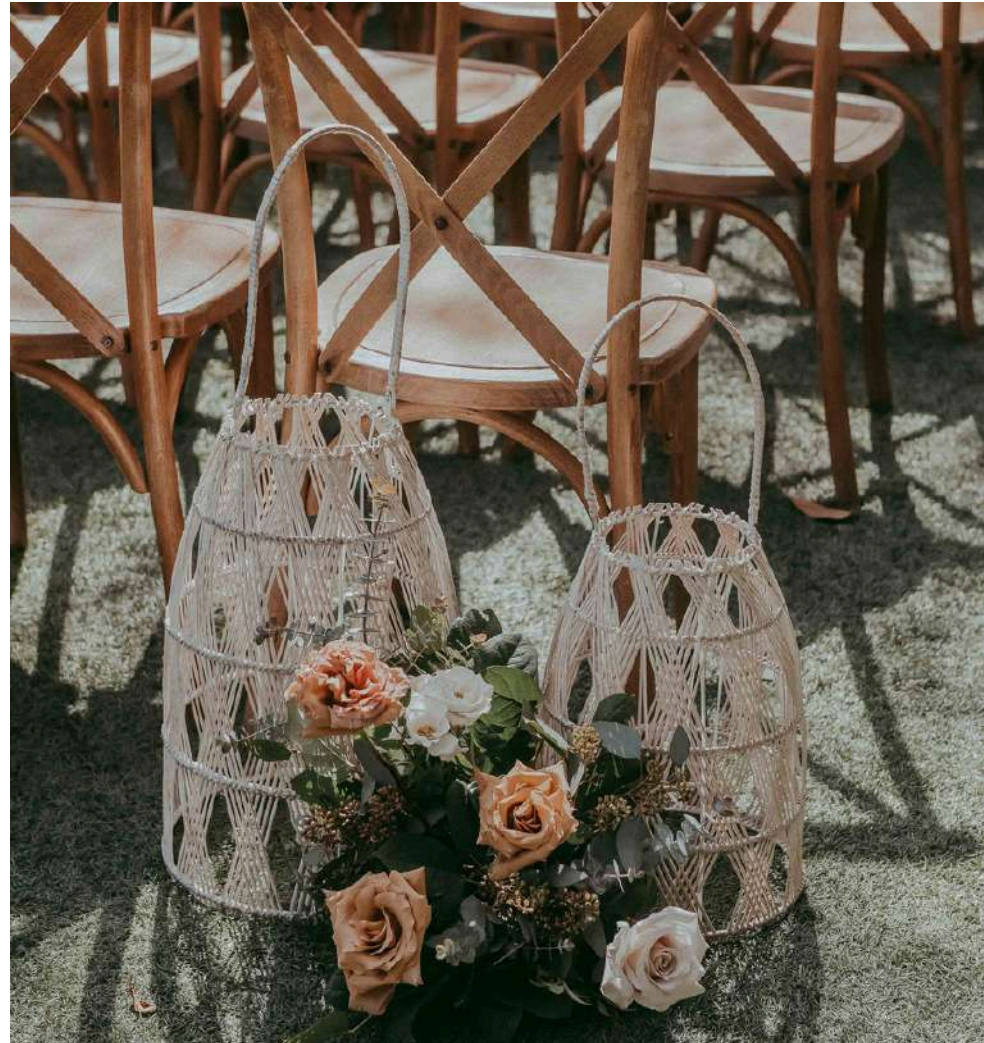

## Centerpieces

BAMBOO LANTERN  
(5 SML/5 LRG)

SML: 10" X 14"

LRG: 12" X 20"

\*LED candles only. Floral, greenery, and candle are not included. Subject to supply chain availability. Quantities are not guaranteed.