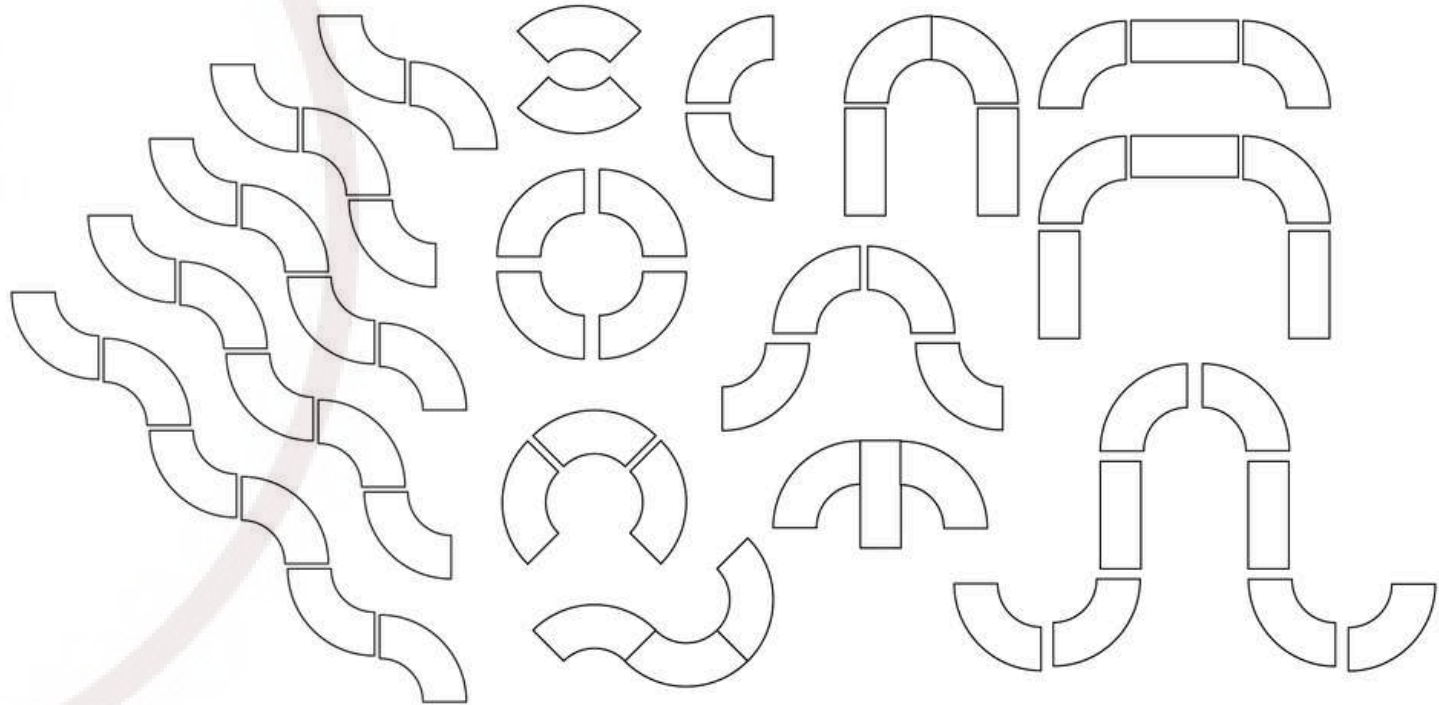

DESIGNER COLLECTION

Furniture

BOT06242025

CRESCENT S TABLE
FORMATION EXAMPLES