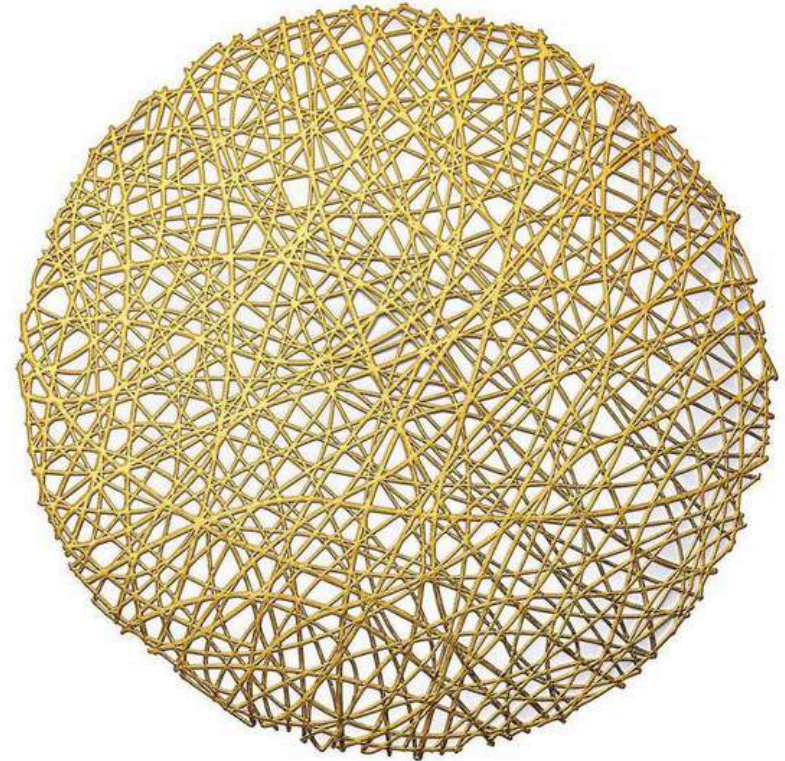

DESIGNER COLLECTION

Misc

GOLD OPEN WEAVE
PLACEMAT
(200)

4.00/EACH

*Subject to supply chain availability.
Quantities are not guaranteed.

BOT06242025