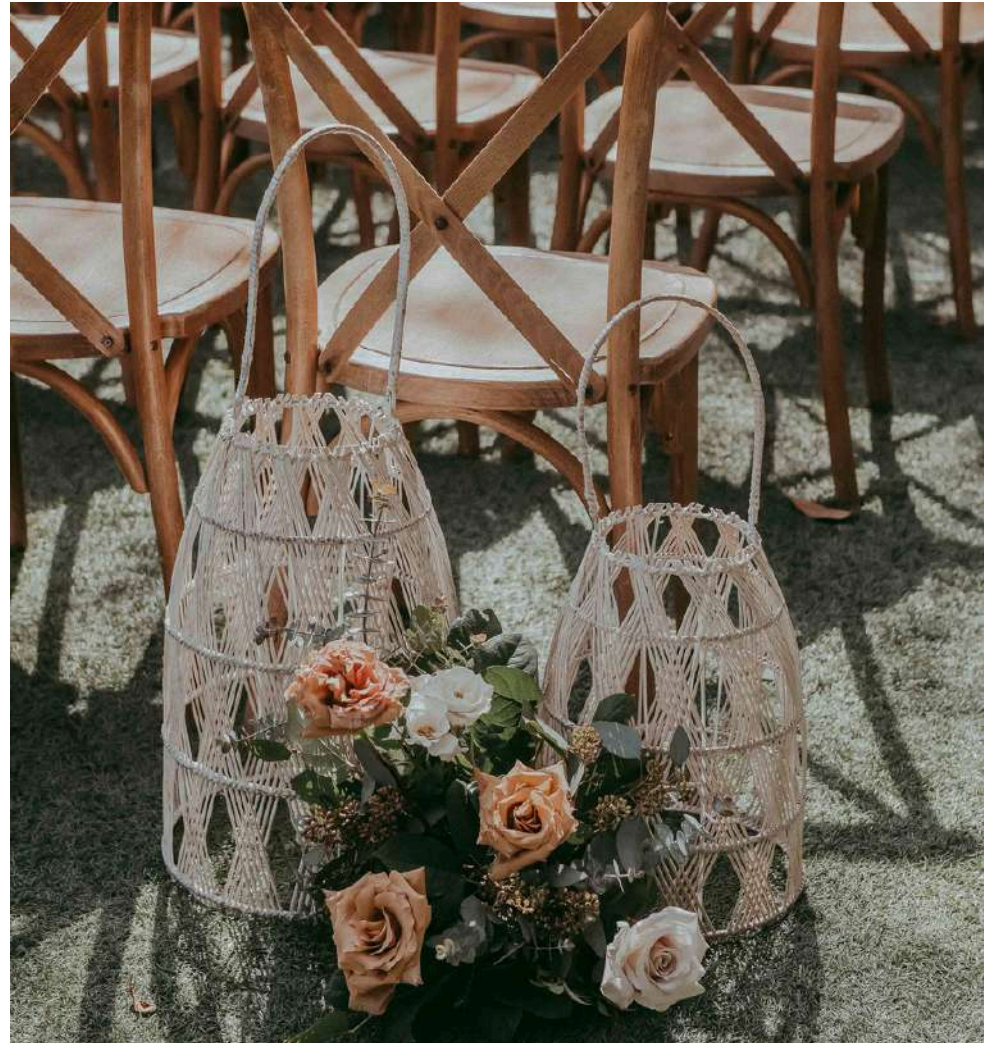

BOT06242025

INCLUDED COLLECTION

Centerpieces

**BAMBOO LANTERN
(5 SML/5 LRG)**

**SML: 10" X 14"
LRG: 12" X 20"**

*LED candles only. Floral, greenery, and candle are not included. Subject to supply chain availability. Quantities are not guaranteed.