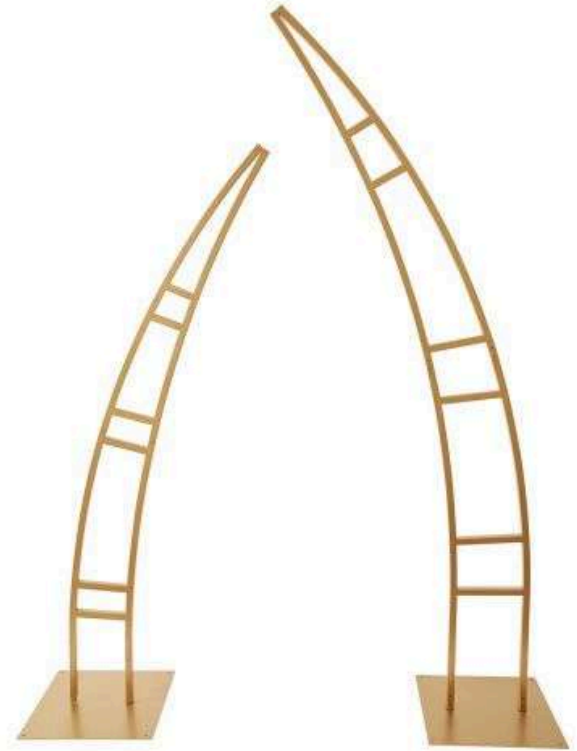

DESIGNER COLLECTION

Arches

CRESENT GOLD ARCH SET
(1)

33.5" X 1" X 76.75"

37.75" X 1" X 93.5"

175.00

*Floral, greenery, and decor are not included. Subject to supply chain availability. Quantities are not guaranteed.

TV11062024