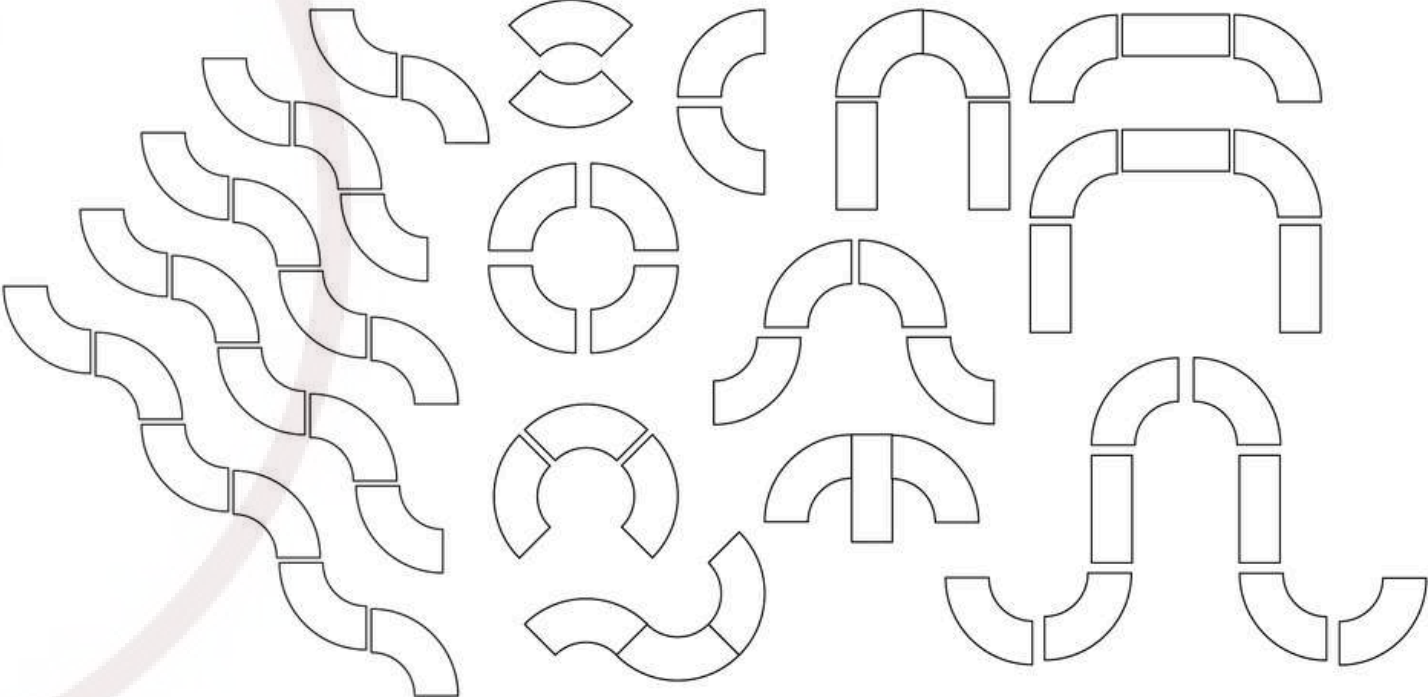

**DESIGNER
COLLECTION**

Furniture

**CRESCENT S TABLE
FORMATION EXAMPLES**

*Not to scale.