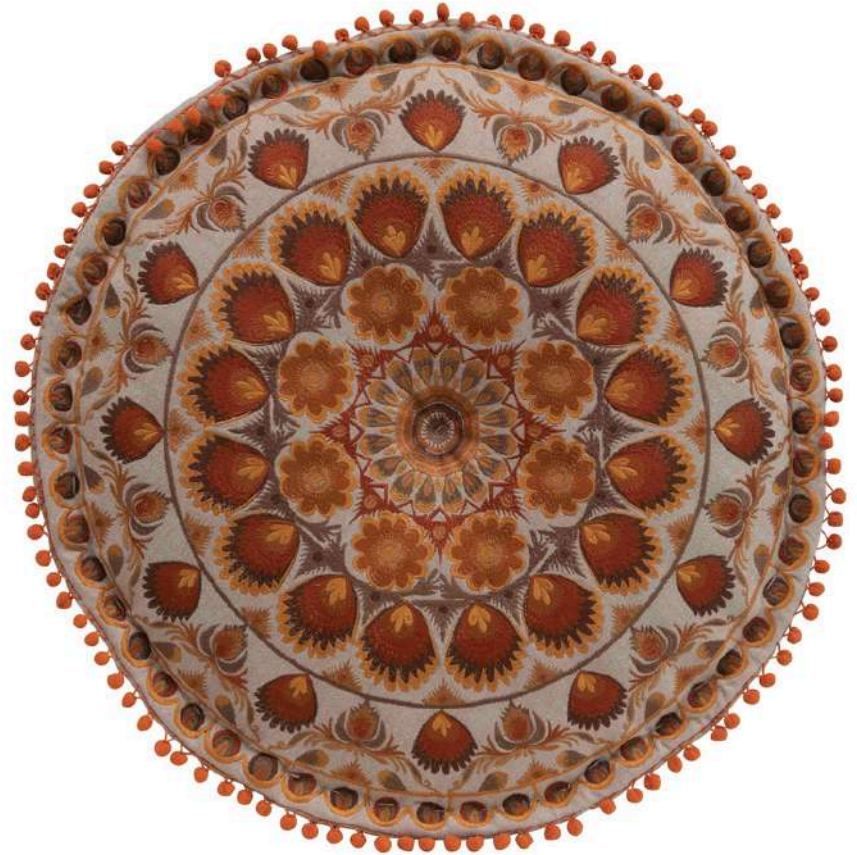

DESIGNER COLLECTION

Lounge

HORIZON COTTON POUF
(1)

35.00

*Subject to supply chain availability.
Quantities are not guaranteed