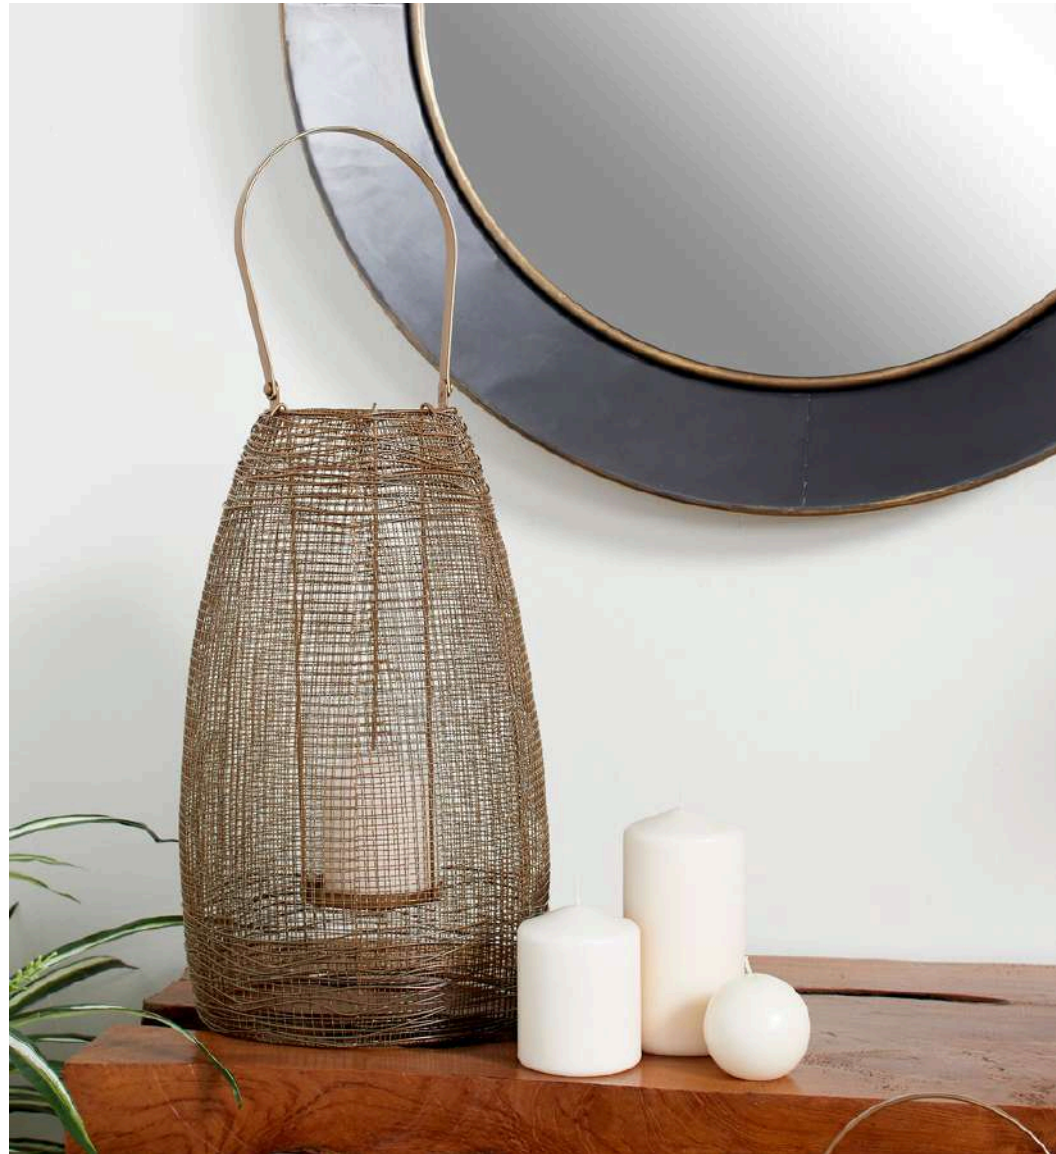

INCLUDED COLLECTION

Centerpieces

GOLD MESH LANTERN
(20)

13"H X 8"W

*Candles and glass insert are not included. Subject to supply chain availability. Quantities are not guaranteed.

GG11062024