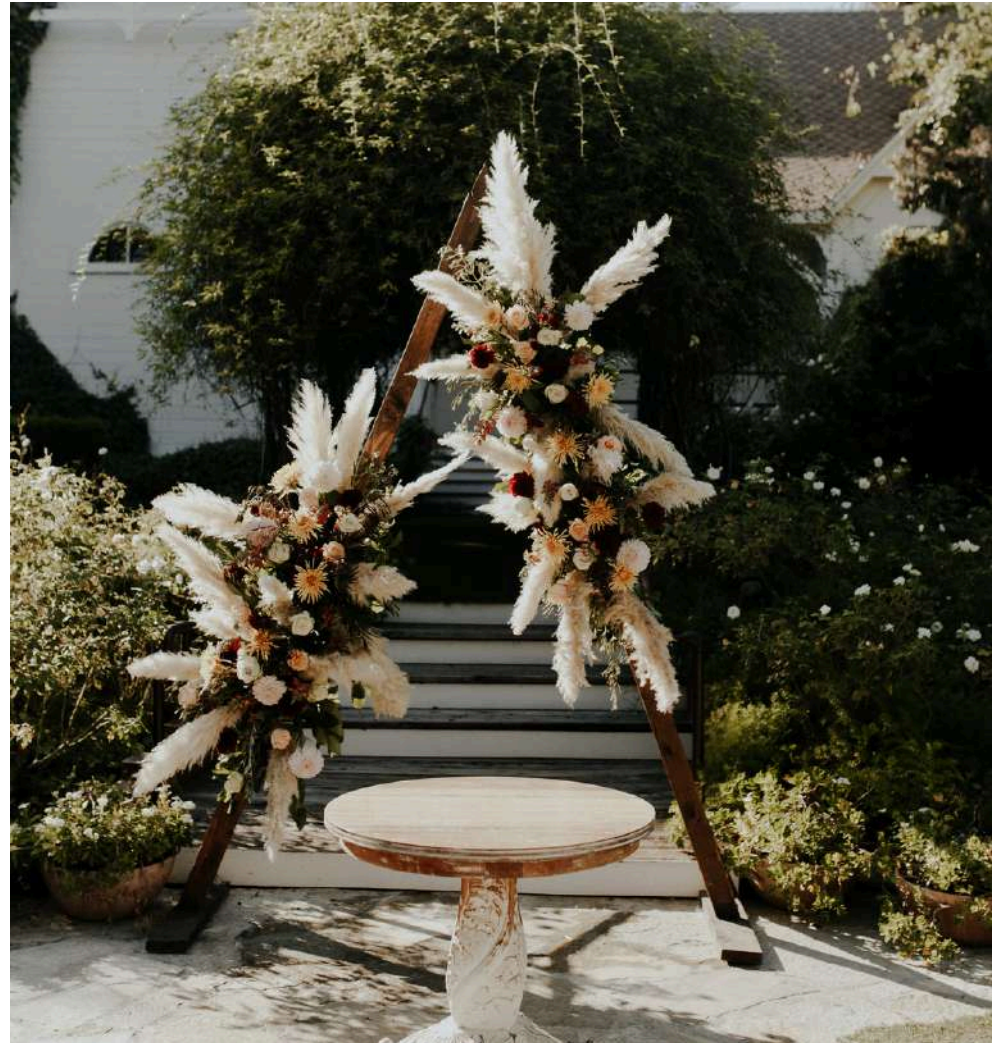

## Arches

MODERN TRIANGLE ARCH  
(1)

30" X 102" X 96"

175.00

\*Floral and greenery are not included.  
Subject to supply chain availability.  
Quantities are not guaranteed.

**GG11062024**

---