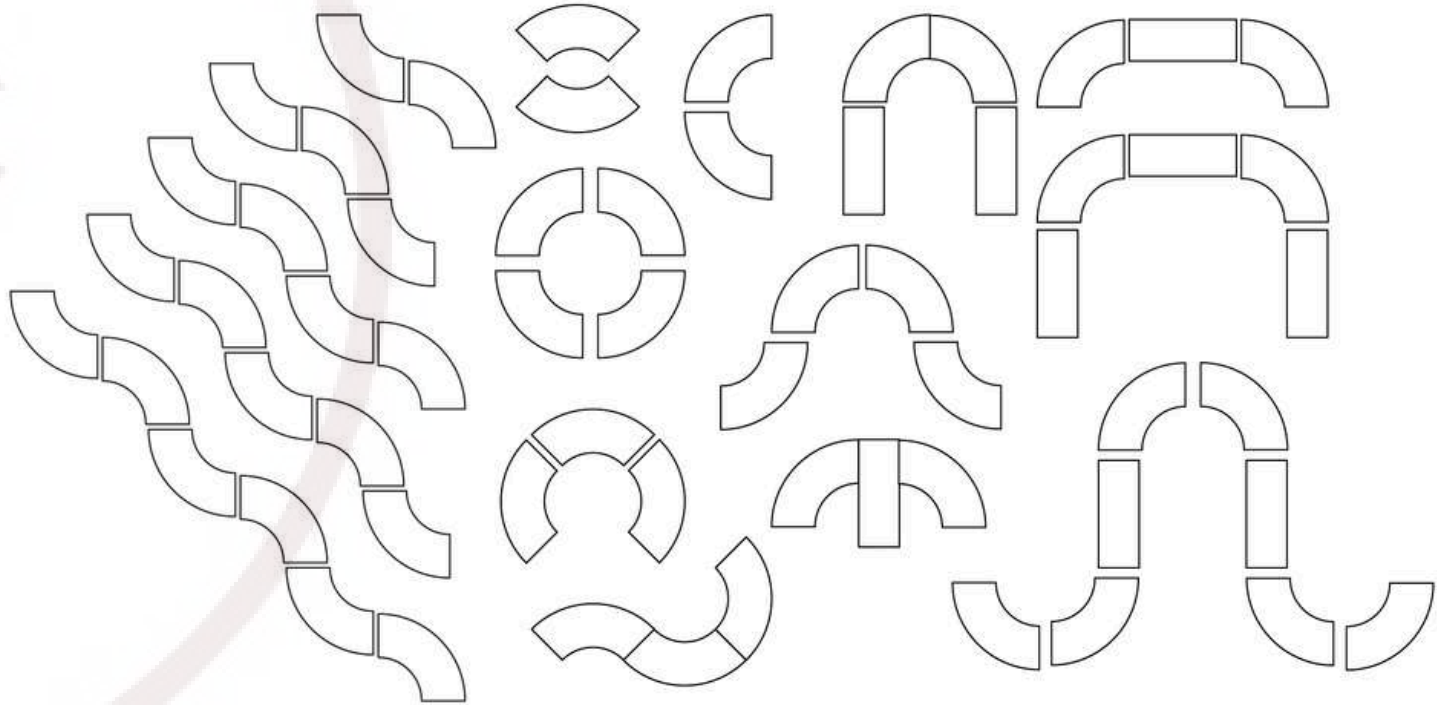

DESIGNER COLLECTION

Furniture

CRESCENT S TABLE
FORMATION EXAMPLES

*Farm tables not included. Not to scale.

GG11062024