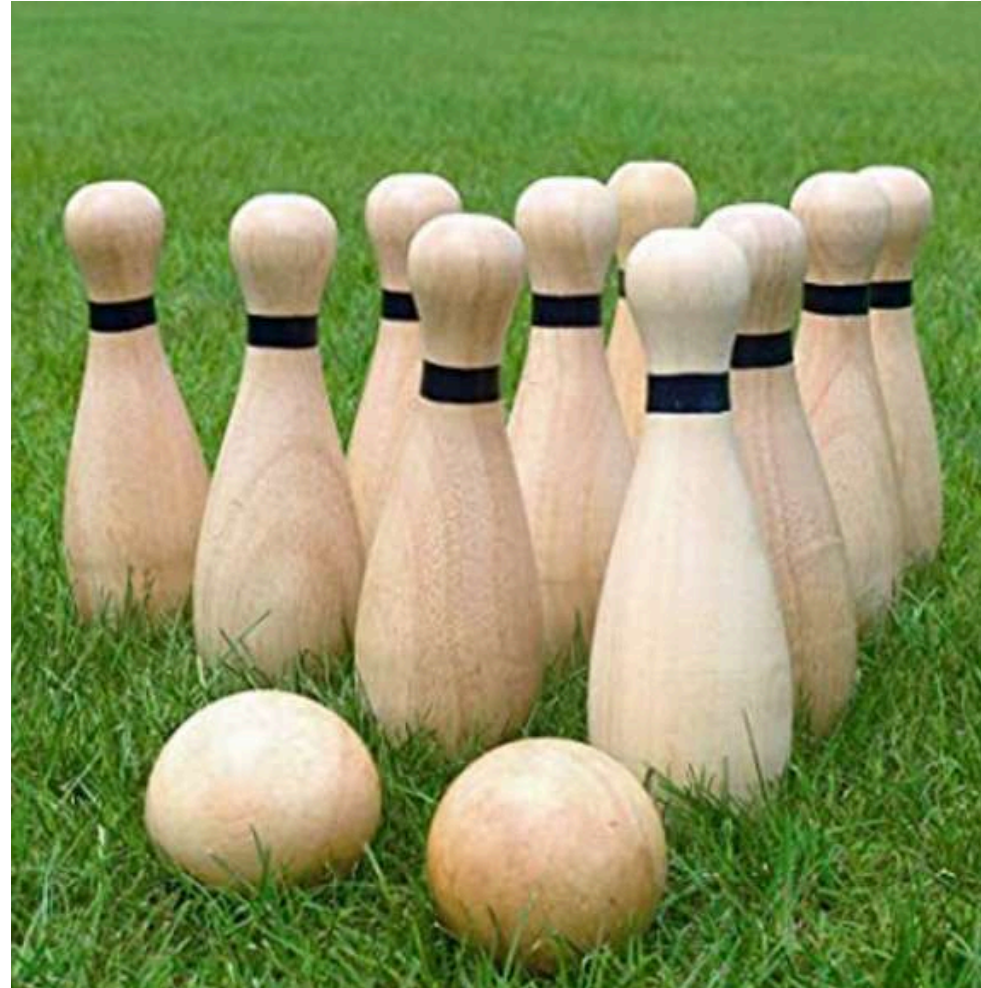

DESIGNER COLLECTION

Lawn Games

LAWN BOWLING
(1)

80.00

*Rent all 3 lawn games for 165.00.
Subject to supply chain availability.
Quantities are not guaranteed.