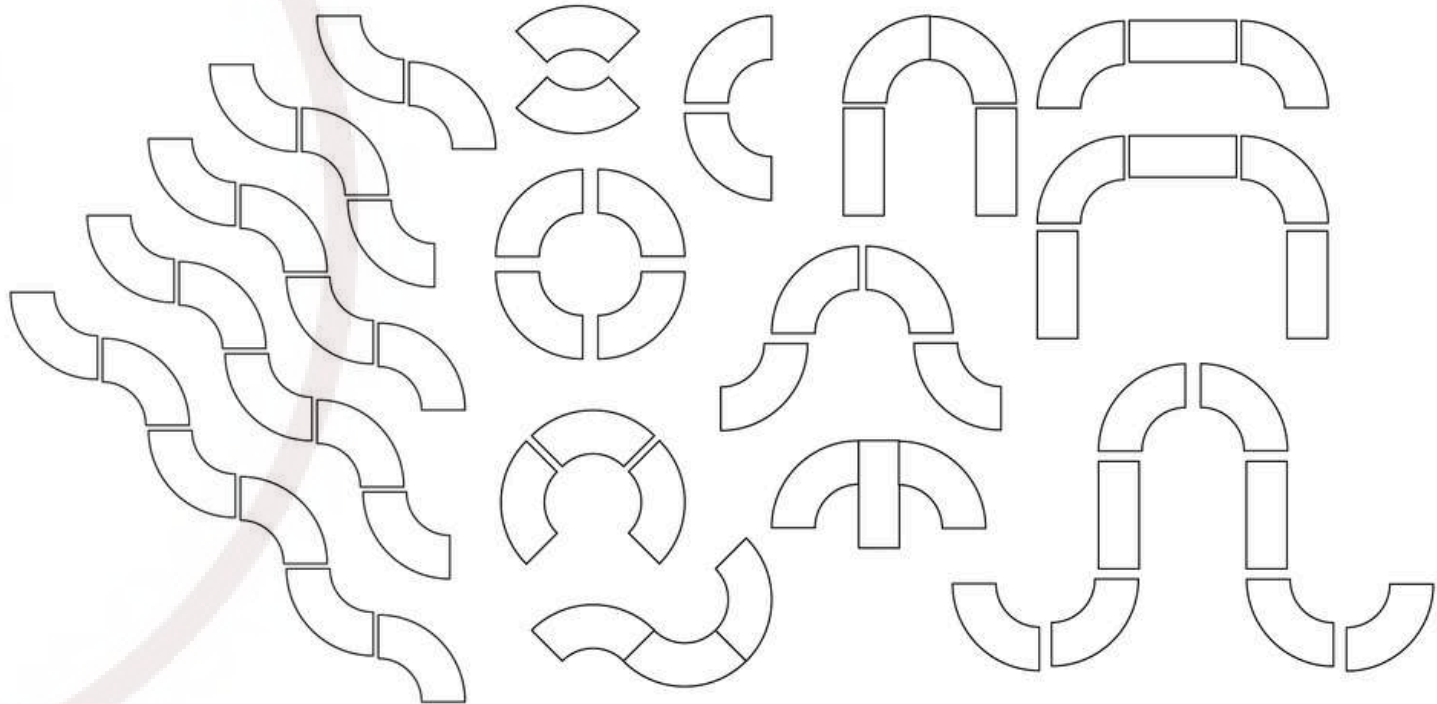

DESIGNER COLLECTION

Furniture

CRESCENT S TABLE
FORMATION EXAMPLES

*Not to scale.