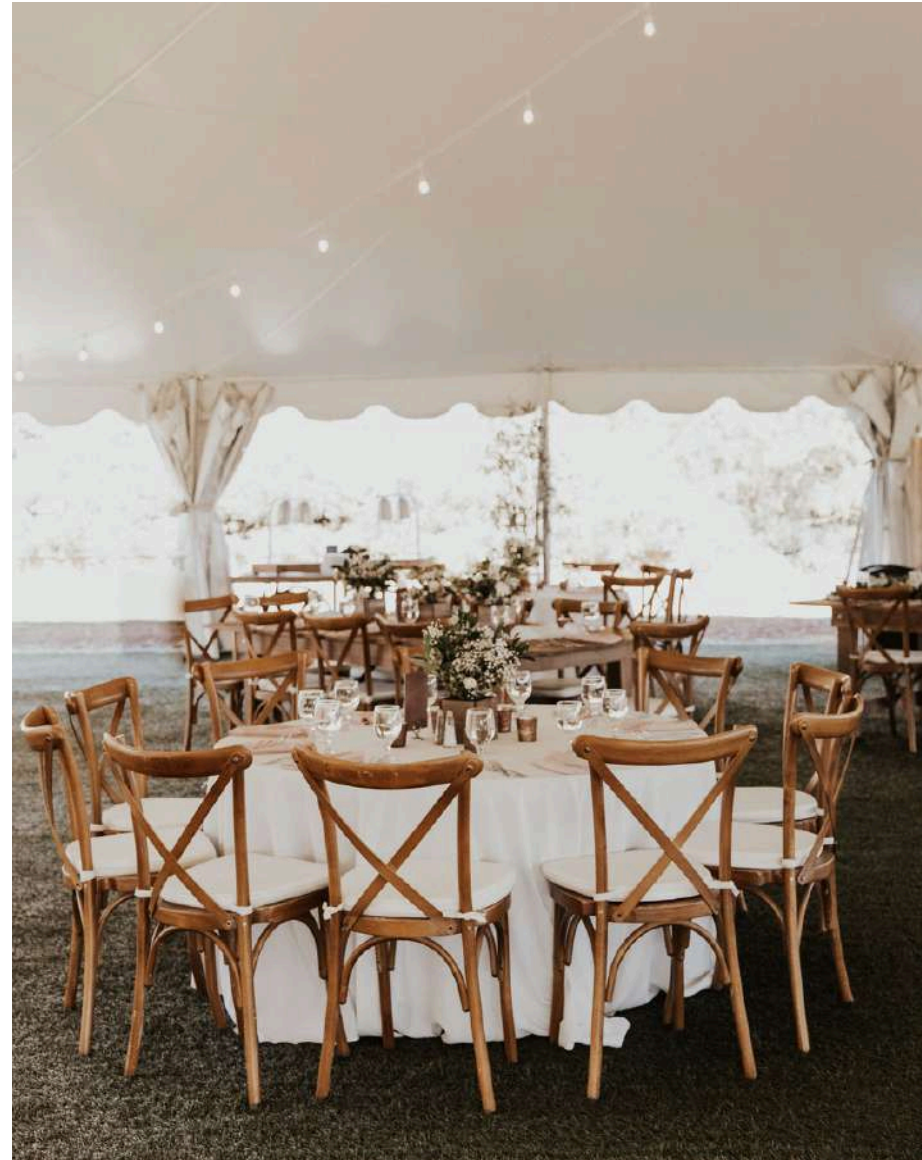

INCLUDED COLLECTION

Tables

ROUND TABLE
(20)

60" Diameter

*White floor-length linen included. Floral and greenery are not included. Subject to supply chain availability. Quantities are not guaranteed.