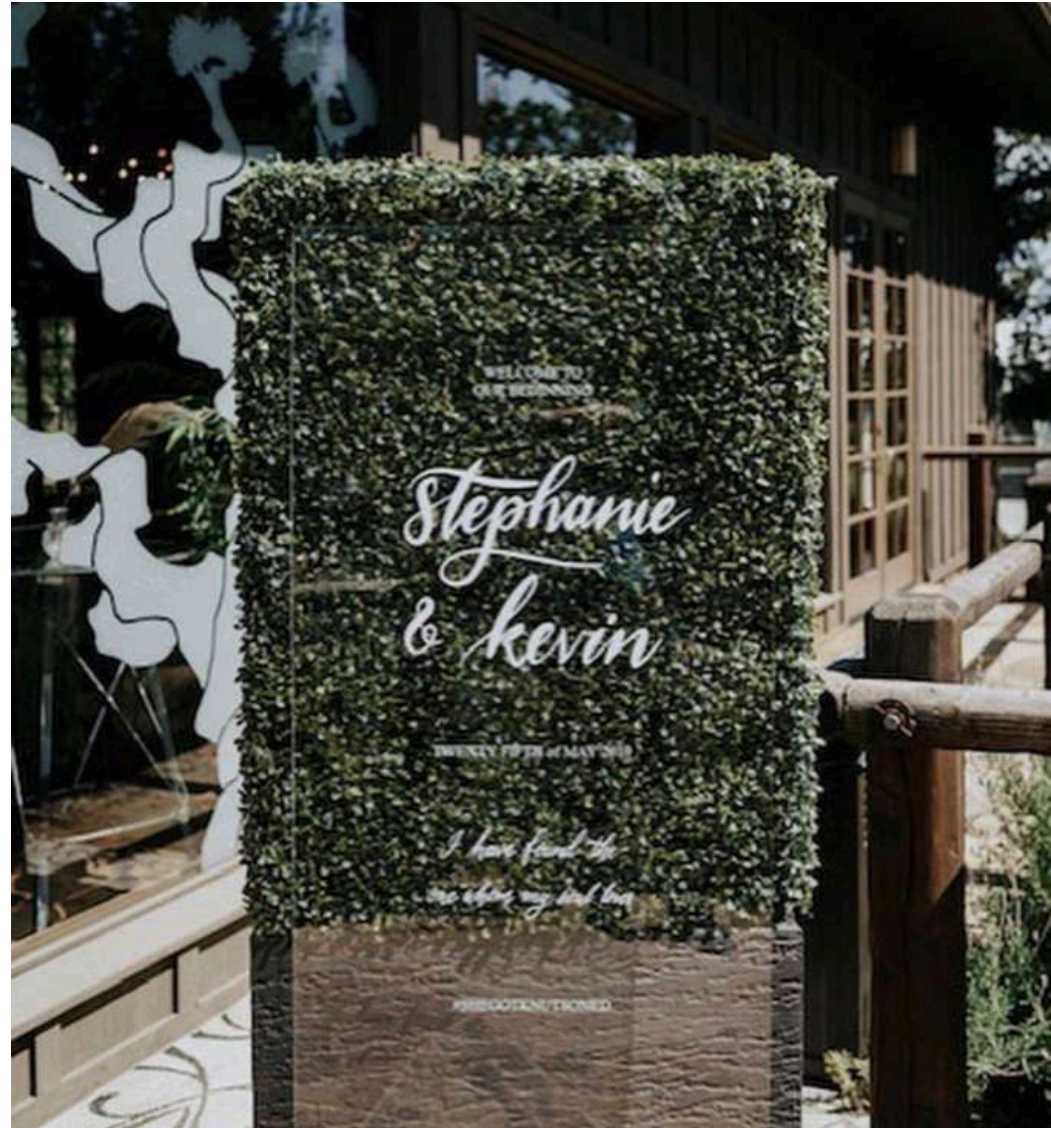

DESIGNER COLLECTION

Misc

GREEN HEDGE
(3)

155.00/EACH

*Signage, floral, and greenery are not included. Subject to supply chain availability. Quantities are not guaranteed.

CBG11062024