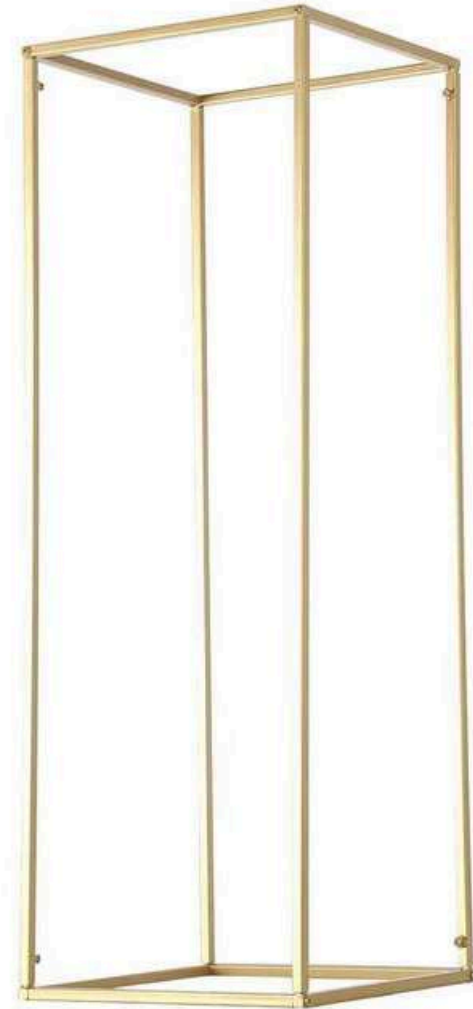

DESIGNER COLLECTION

Ceremony

GOLD GEOMETRIC
STAND
(10)

15.00/EACH

11" X 11" X 32"

*Ceremony only. Maximum weight capacity of 5lbs. Floral, greenery, and candle are not included. Subject to supply chain availability. Quantities are not guaranteed.

TOH08142024