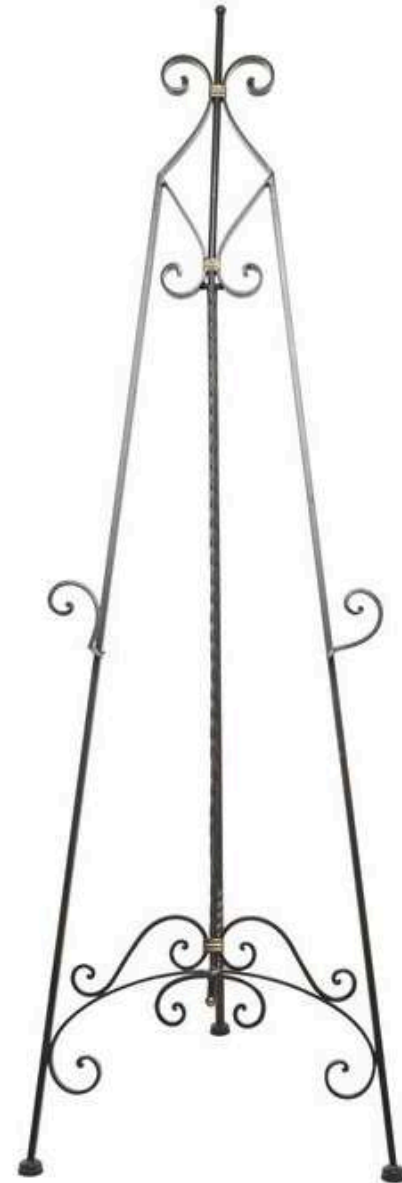

DESIGNER COLLECTION

Message boards

METAL SCROLL EASEL

(1)

50.50

*Acrylic sign, floral, and greenery are not included. Subject to supply chain availability. Quantities are not guaranteed.

TOH08142024

DESIGNER COLLECTION