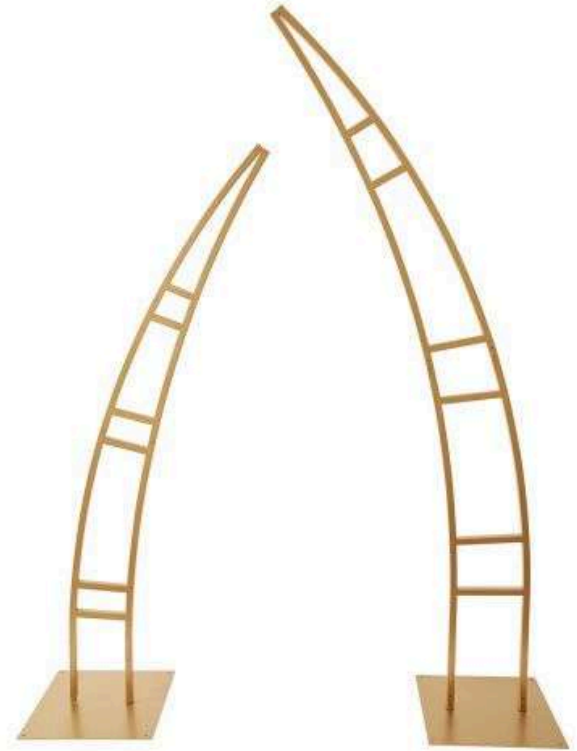

DESIGNER COLLECTION

Arches

CRESENT GOLD ARCH SET
(1)

33.5" X 1" X 76.75"

37.75" X 1" X 93.5"

170.50

*Floral, greenery, and decor are not included. Subject to supply chain availability. Quantities are not guaranteed.

TOH08142024