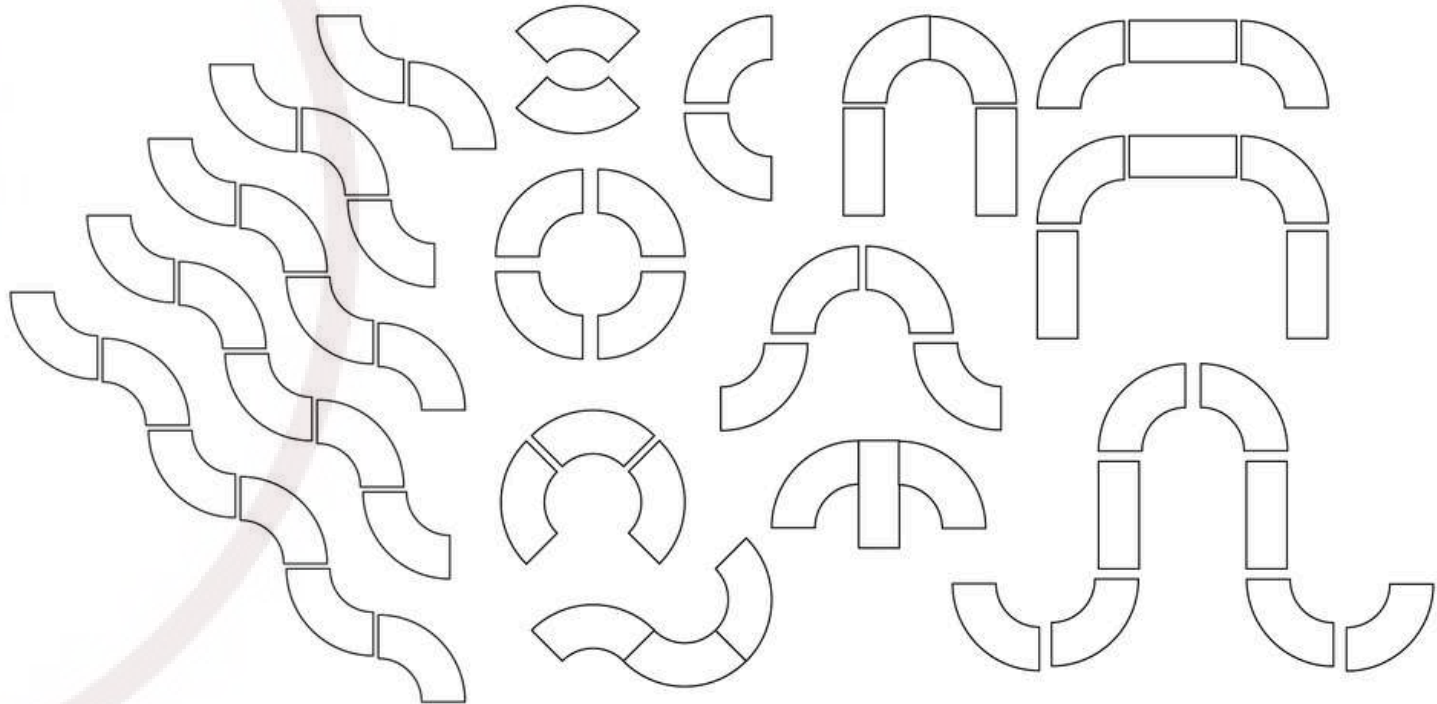

80.00/EACH

*White poly table linen included.
Tabletop decor and florals are not
included. Subject to supply chain
availability. Quantities are not
guaranteed.

TOH08142024

DESIGNER COLLECTION

Furniture

CRESCENT S TABLE
FORMATION EXAMPLES