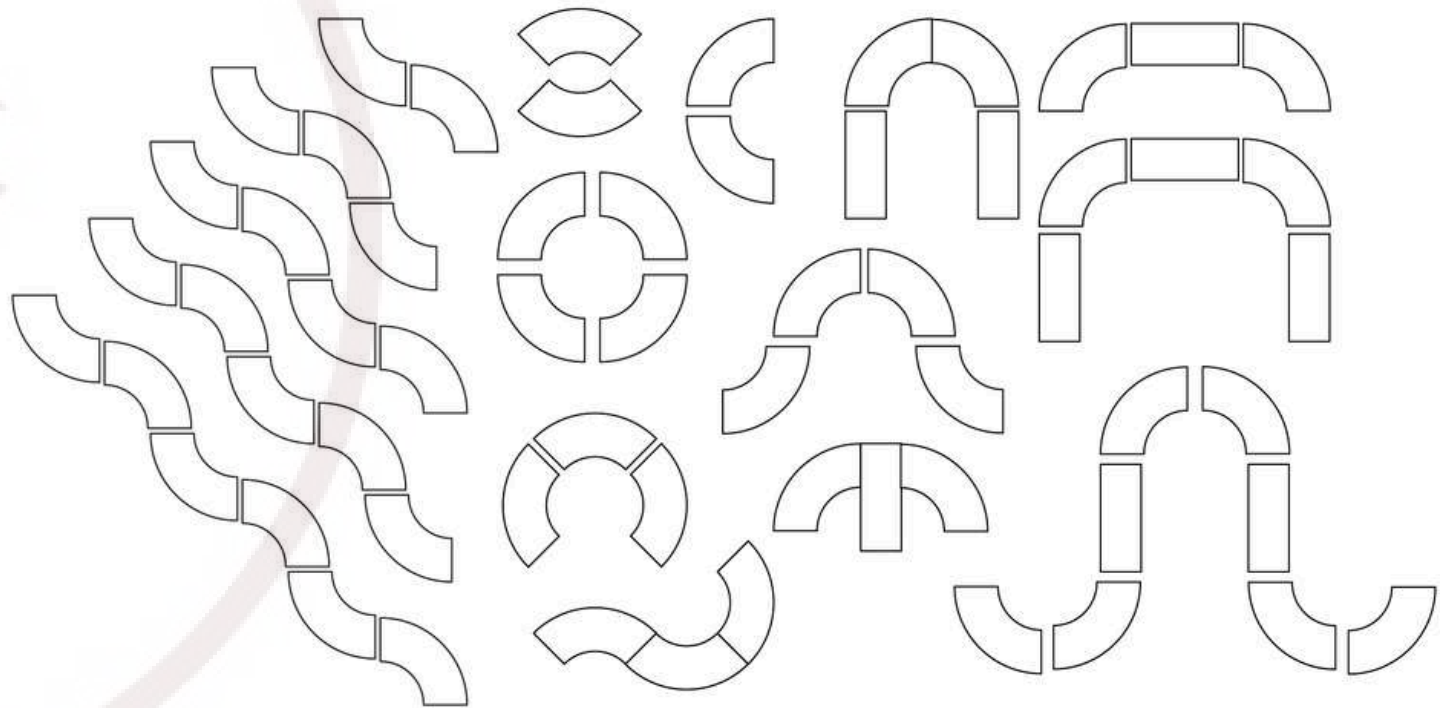

84"L X 30"W

80.00/EACH

*White poly table linen included.
Tabletop decor and florals are not
included. Subject to supply chain
availability. Quantities are not
guaranteed.

TR08142024

DESIGNER COLLECTION

Furniture