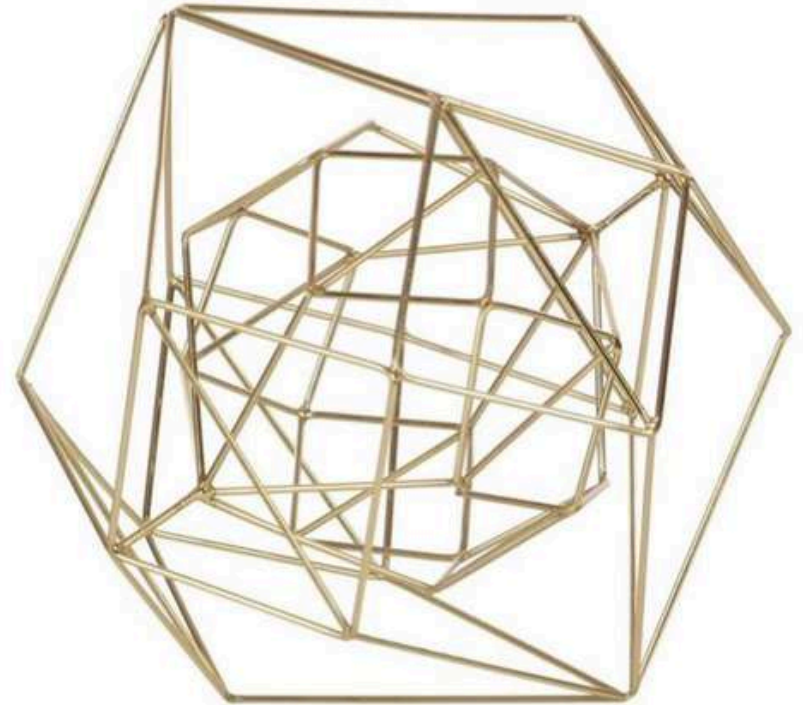

INCLUDED COLLECTION

Centerpieces

GOLD GEOMETRIC
CENTERPIECE
(20)

*Subject to supply chain availability.
Quantities are not guaranteed.