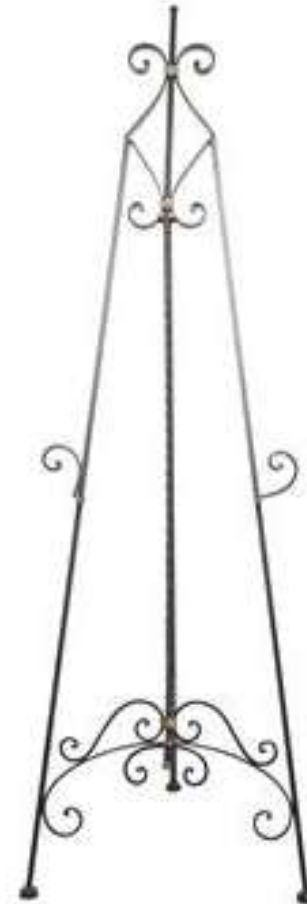

TR08142024

DESIGNER COLLECTION

Misc

METAL SCROLL EASEL

(1)

50.00

*Subject to supply chain availability.
Quantities are not guaranteed.

DESIGNER COLLECTION