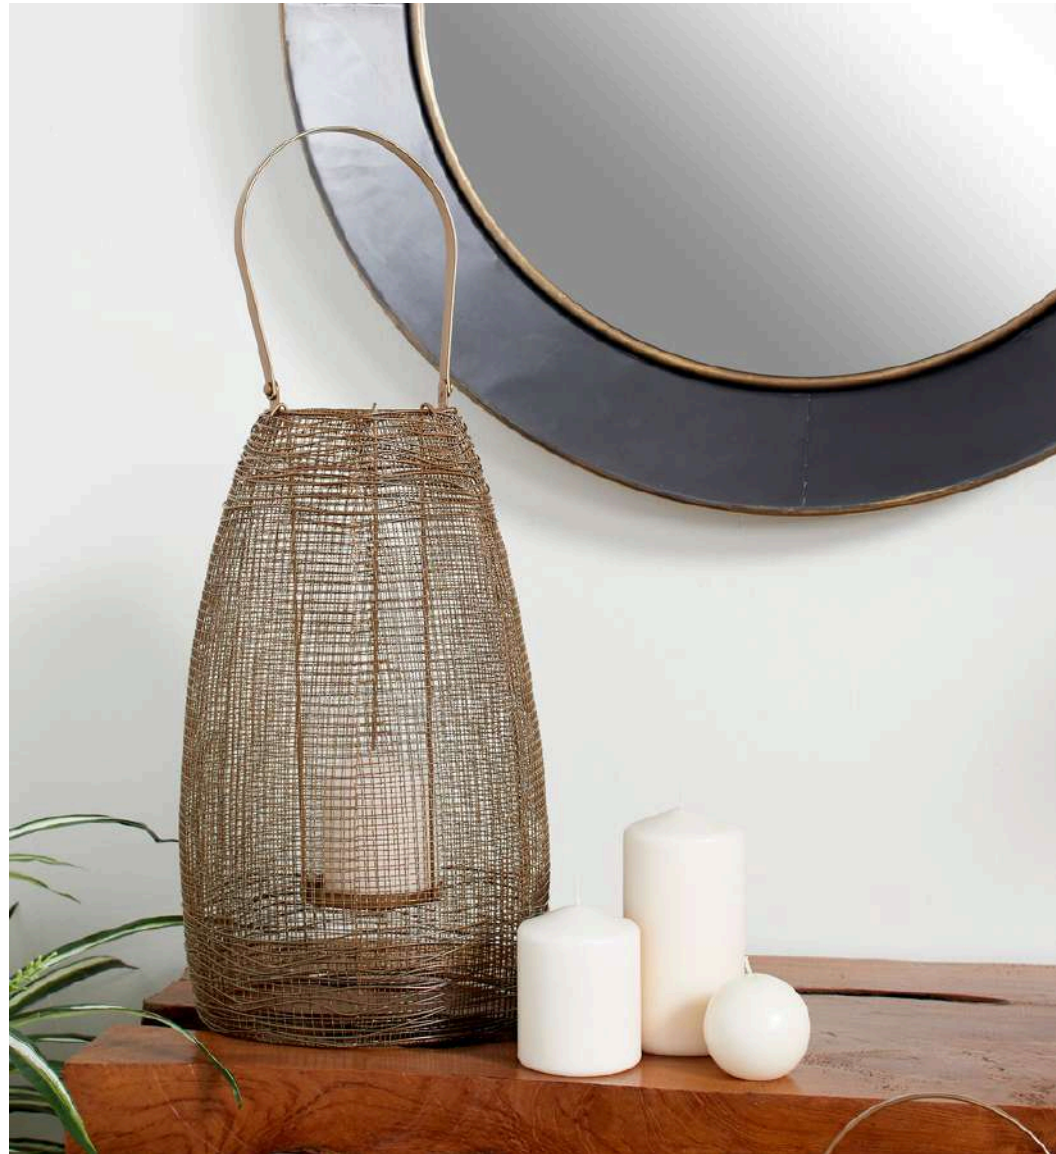

INCLUDED COLLECTION

Centerpieces

GOLD MESH LANTERN
(20)

13"H X 8"W

*Candles and glass insert are not included. Subject to supply chain availability. Quantities are not guaranteed.

GG05242024