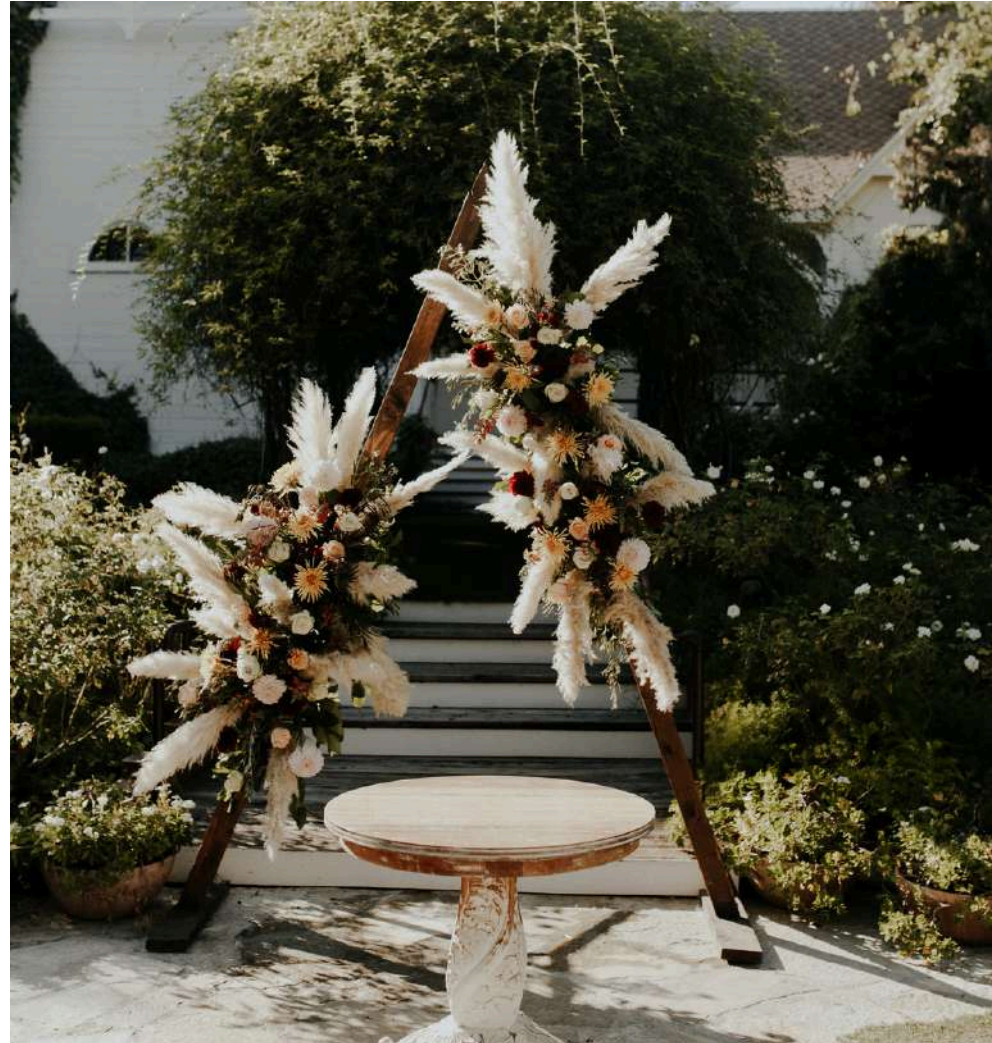

## Arches

MODERN TRIANGLE ARCH  
(1)

30" X 102" X 96"

175.00

\*Floral and greenery are not included.  
Subject to supply chain availability.  
Quantities are not guaranteed.

**GG05242024**

---