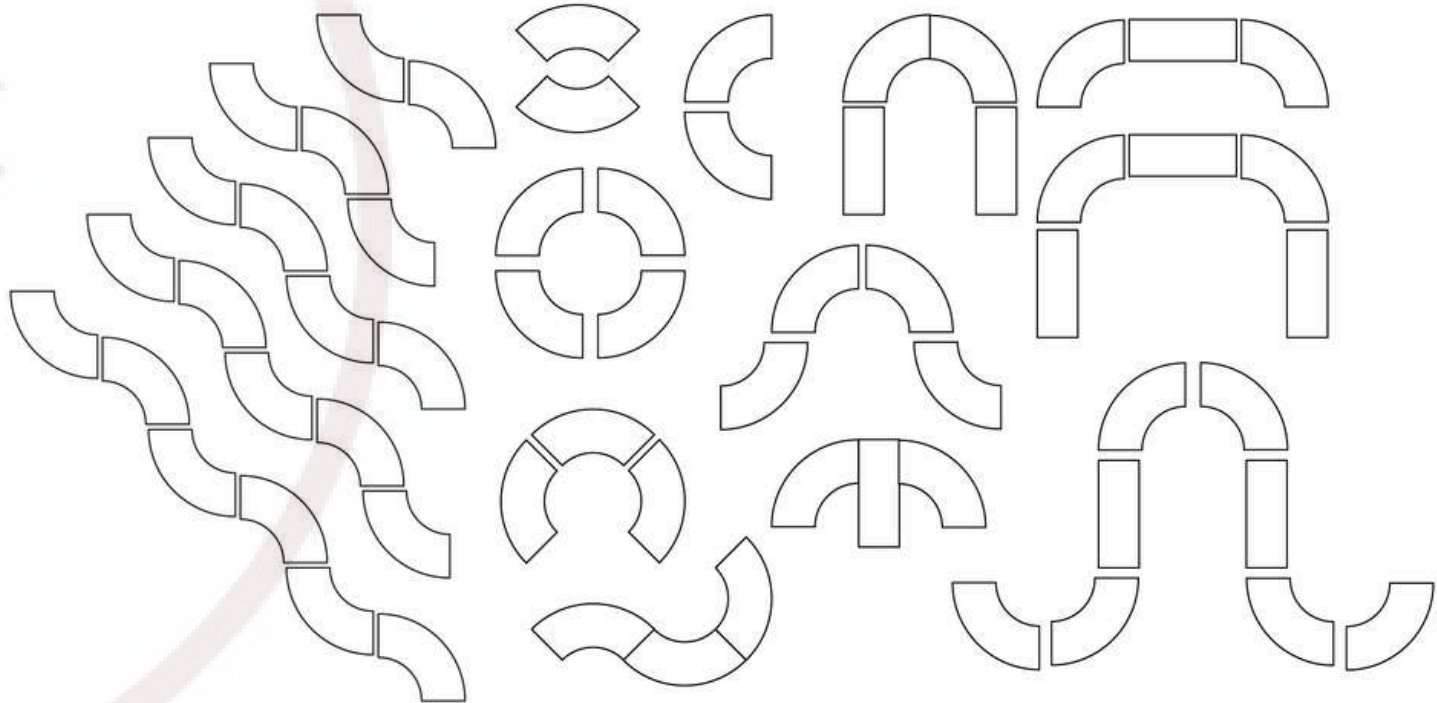

DESIGNER COLLECTION

Furniture

CRESCENT S TABLE
FORMATION EXAMPLES

*Farm tables not included. Not to scale.

GG05242024