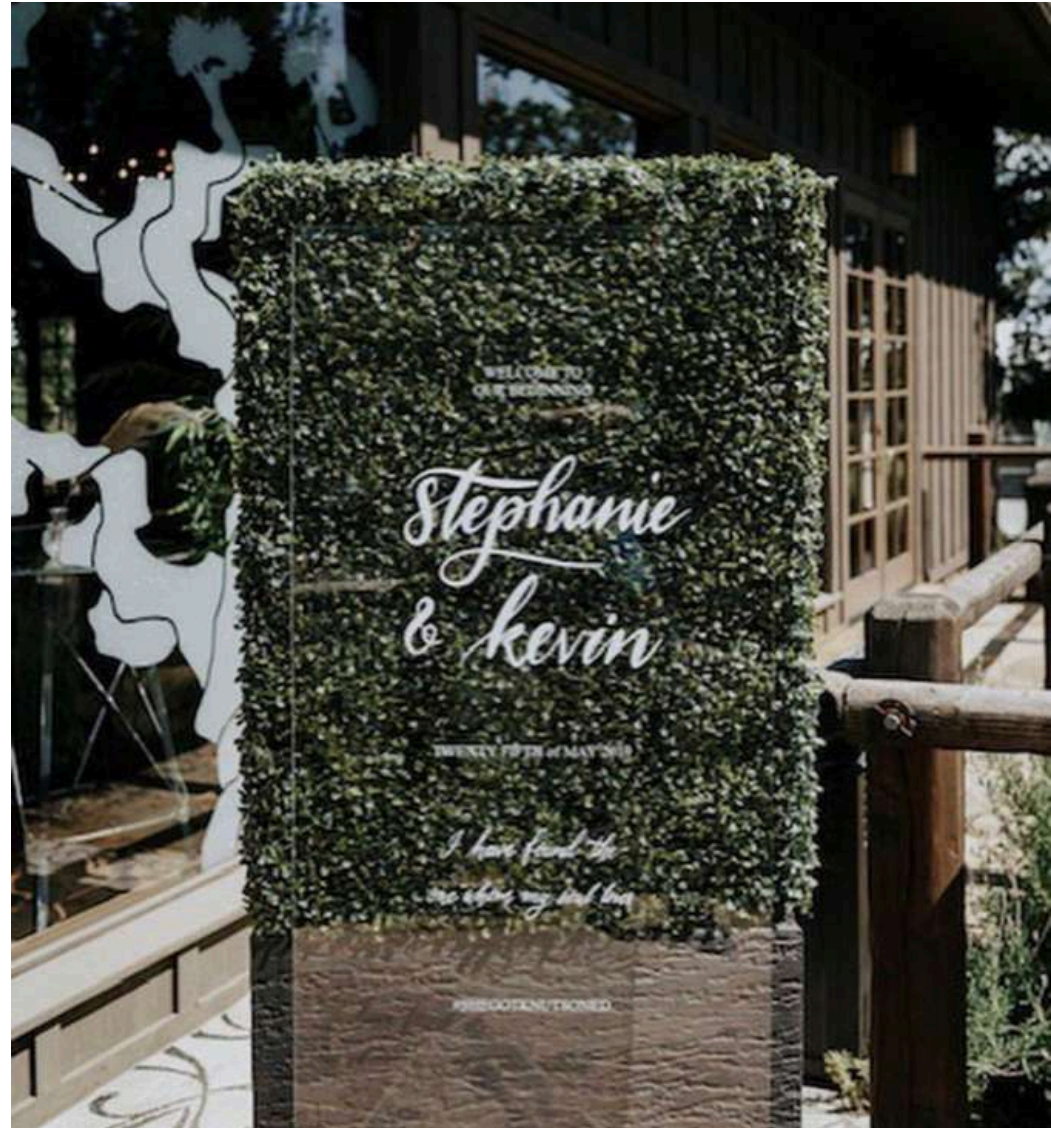

DESIGNER COLLECTION

Misc

GREEN HEDGE
(3)

155.00/EACH

*Signage, floral, and greenery are not included. Subject to supply chain availability. Quantities are not guaranteed.

CBG05242024