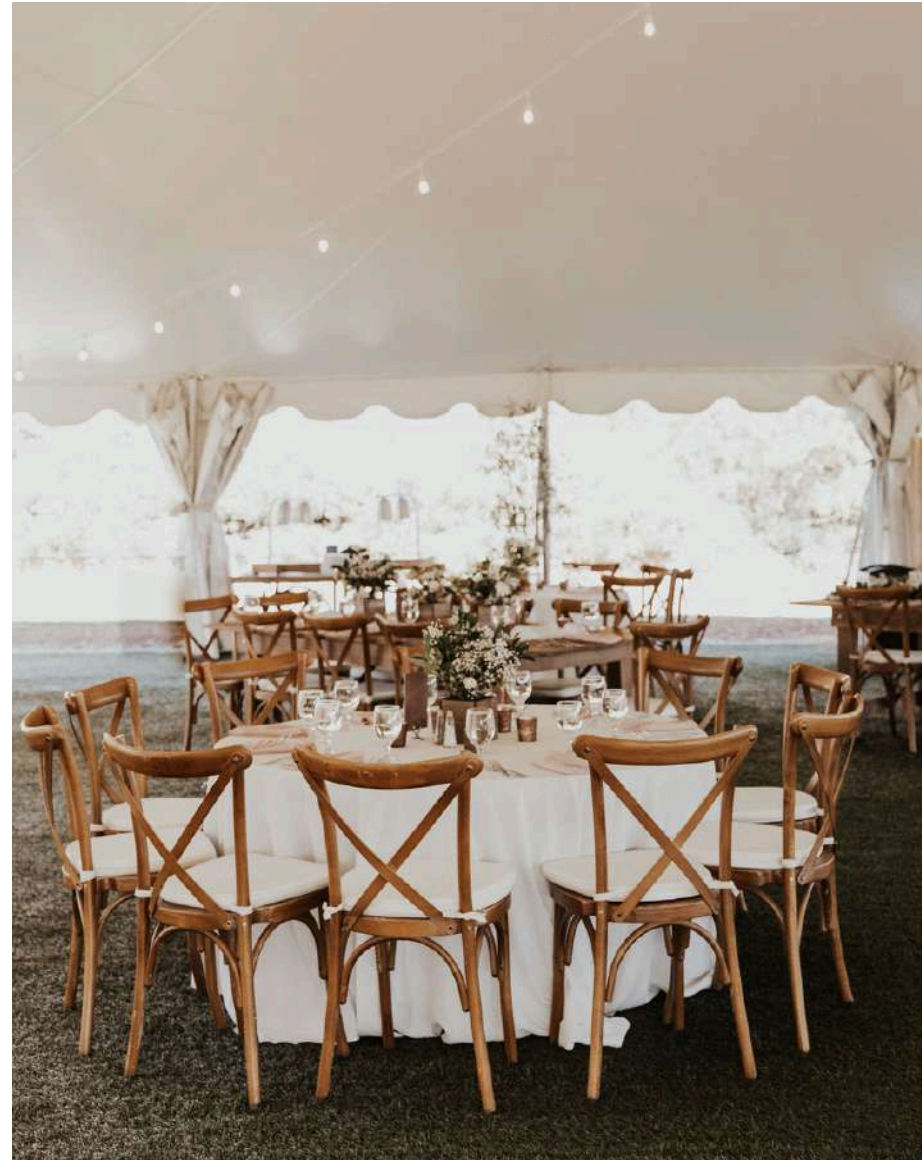

## Tables

ROUND TABLE  
(20)

60" Diameter

\*White floor-length linen included. Floral and greenery are not included. Subject to supply chain availability. Quantities are not guaranteed.

---