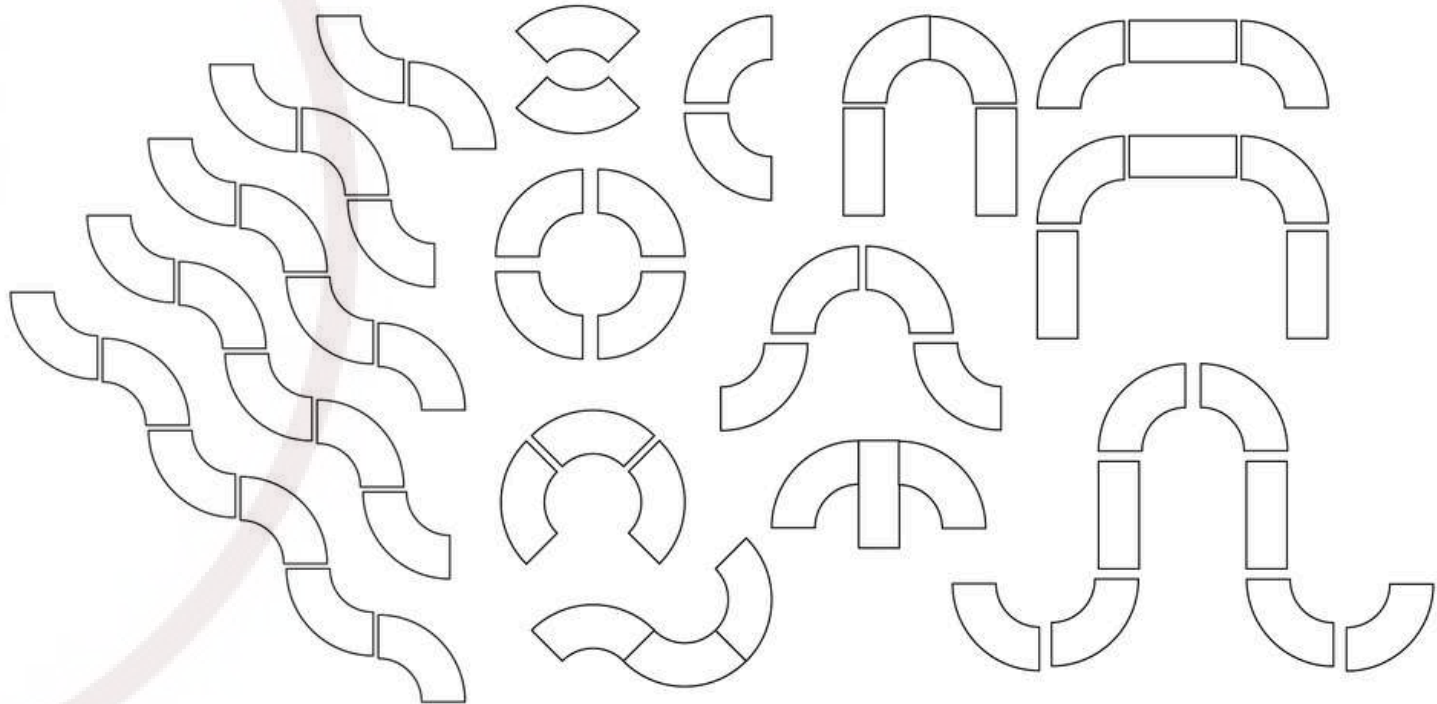

DESIGNER COLLECTION

Furniture

CRESCENT S TABLE
FORMATION EXAMPLES

*Not to scale.