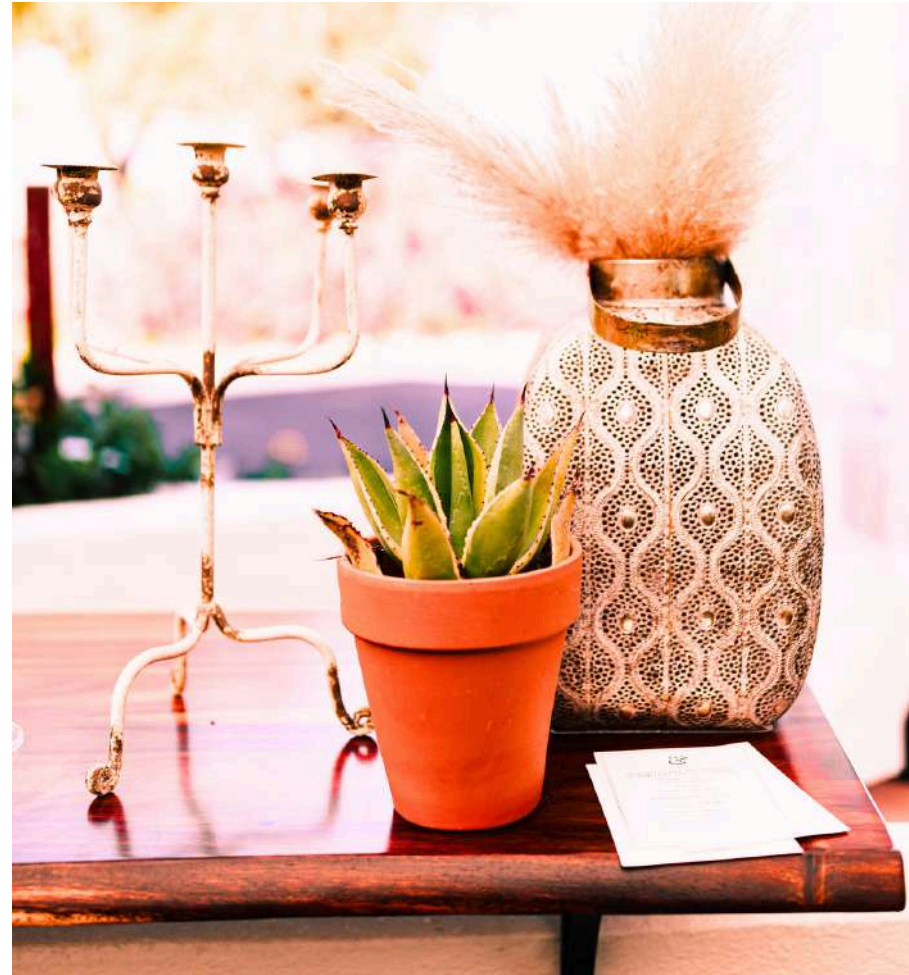

INCLUDED COLLECTION

Centerpieces

ANTIQUE GOLD
CANDLESTICK
(24)

3.25"W X 9.25"H

*LED taper candles recommended.
Candles, tabletop decor, and floral are
not included. Subject to supply chain
availability. Quantities are not
guaranteed.