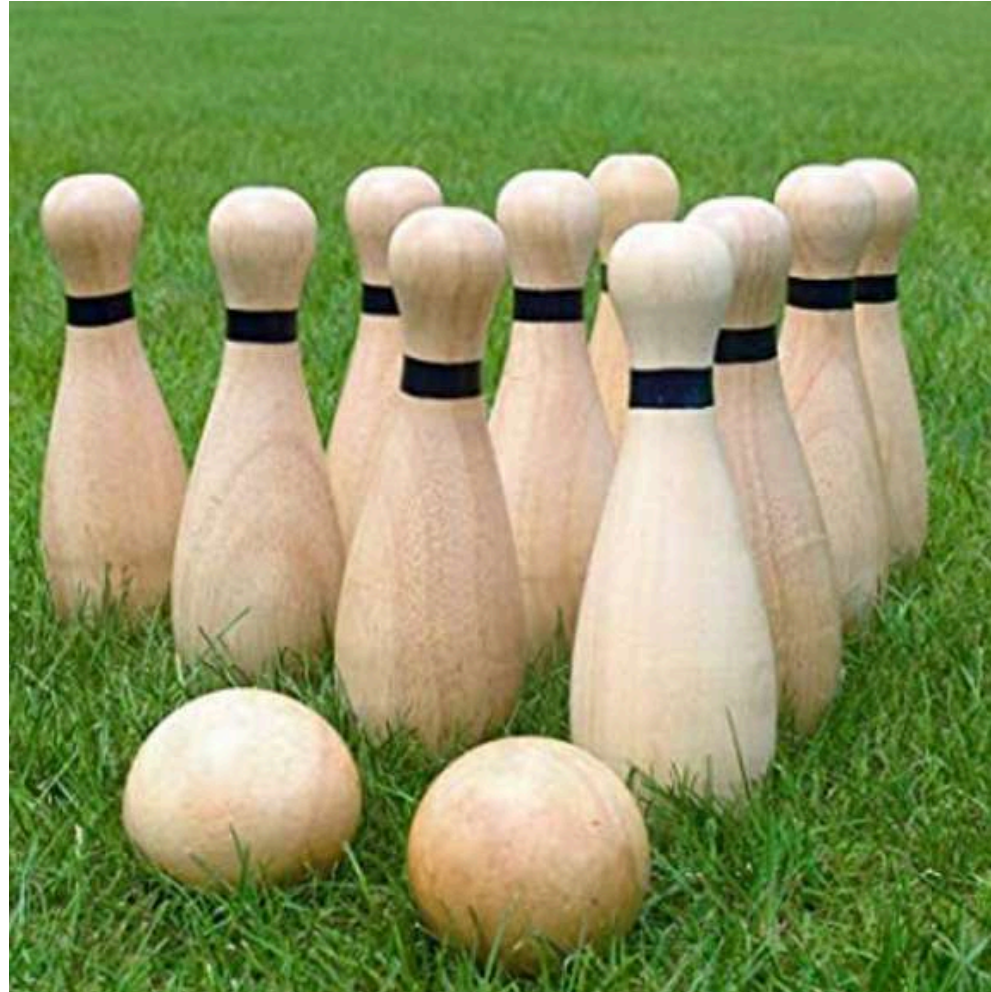

DESIGNER COLLECTION

Lawn games

LAWN BOWLING

(1)

80.00

*Rent all 3 lawn games for 165.00.
Subject to supply chain availability.
Quantities are not guaranteed.