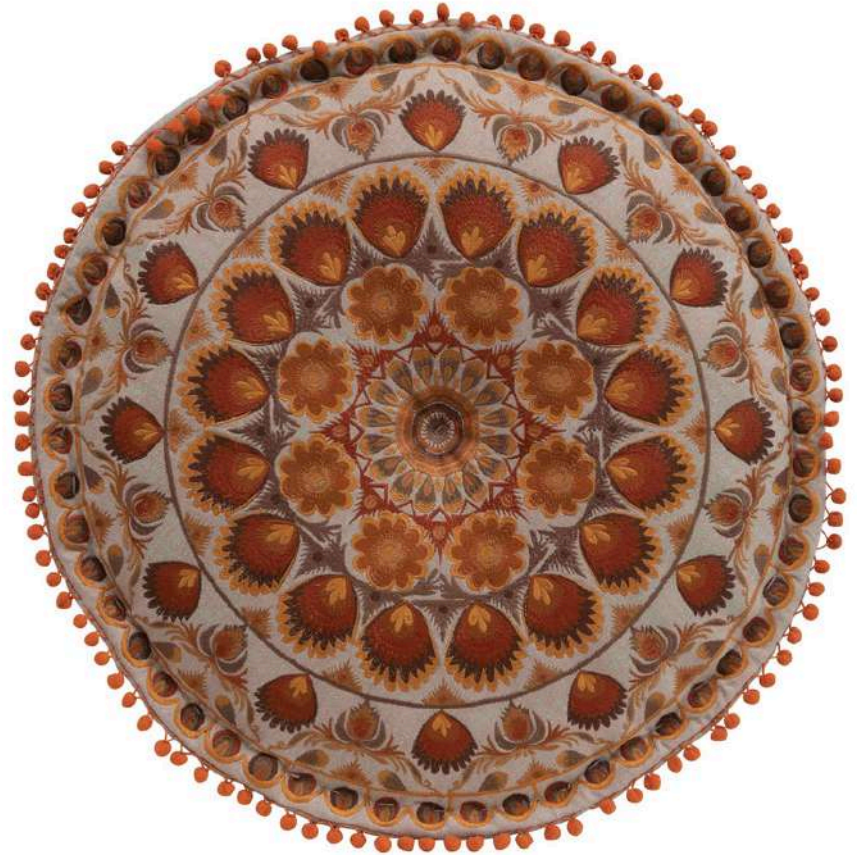

(2)

20.00/EACH

*Subject to supply chain availability.
Quantities are not guaranteed.

DESIGNER COLLECTION

Lounge

HORIZON COTTON POUF
(1)

35.00

*Subject to supply chain availability.
Quantities are not guaranteed