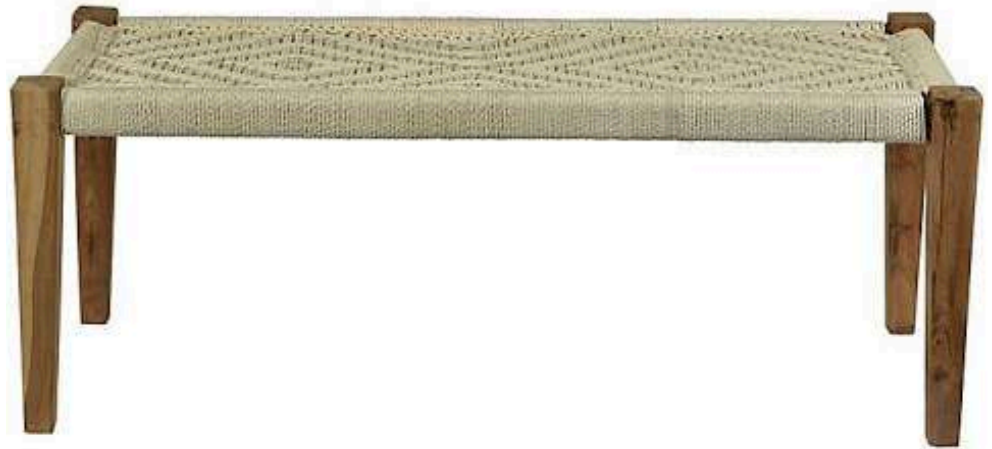

DESIGNER COLLECTION

Furniture

MACRAME WOODEN BENCH
(1)

55.00

*Subject to supply chain availability.
Quantities are not guaranteed.