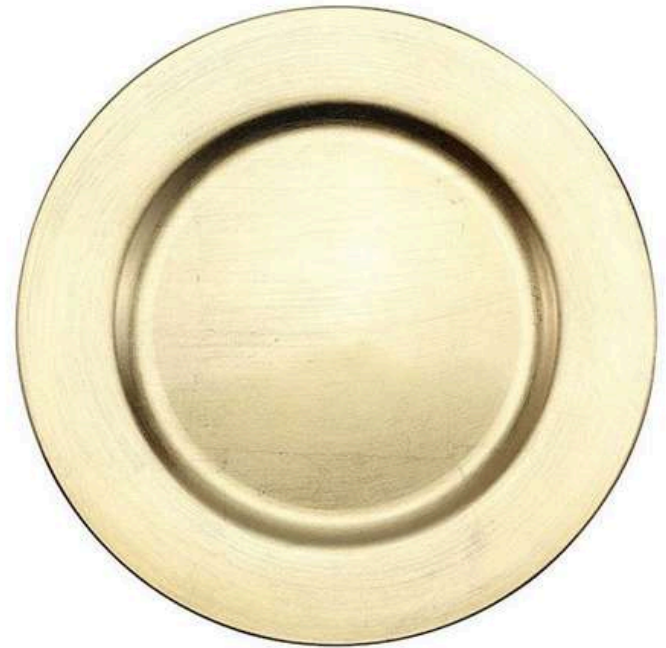

ELEVATED COLLECTION

Place Settings

PLATE CHARGER

GOLD
1.25/EACH

SILVER
1.25/EACH

*Subject to supply chain availability.
Quantities are not guaranteed.