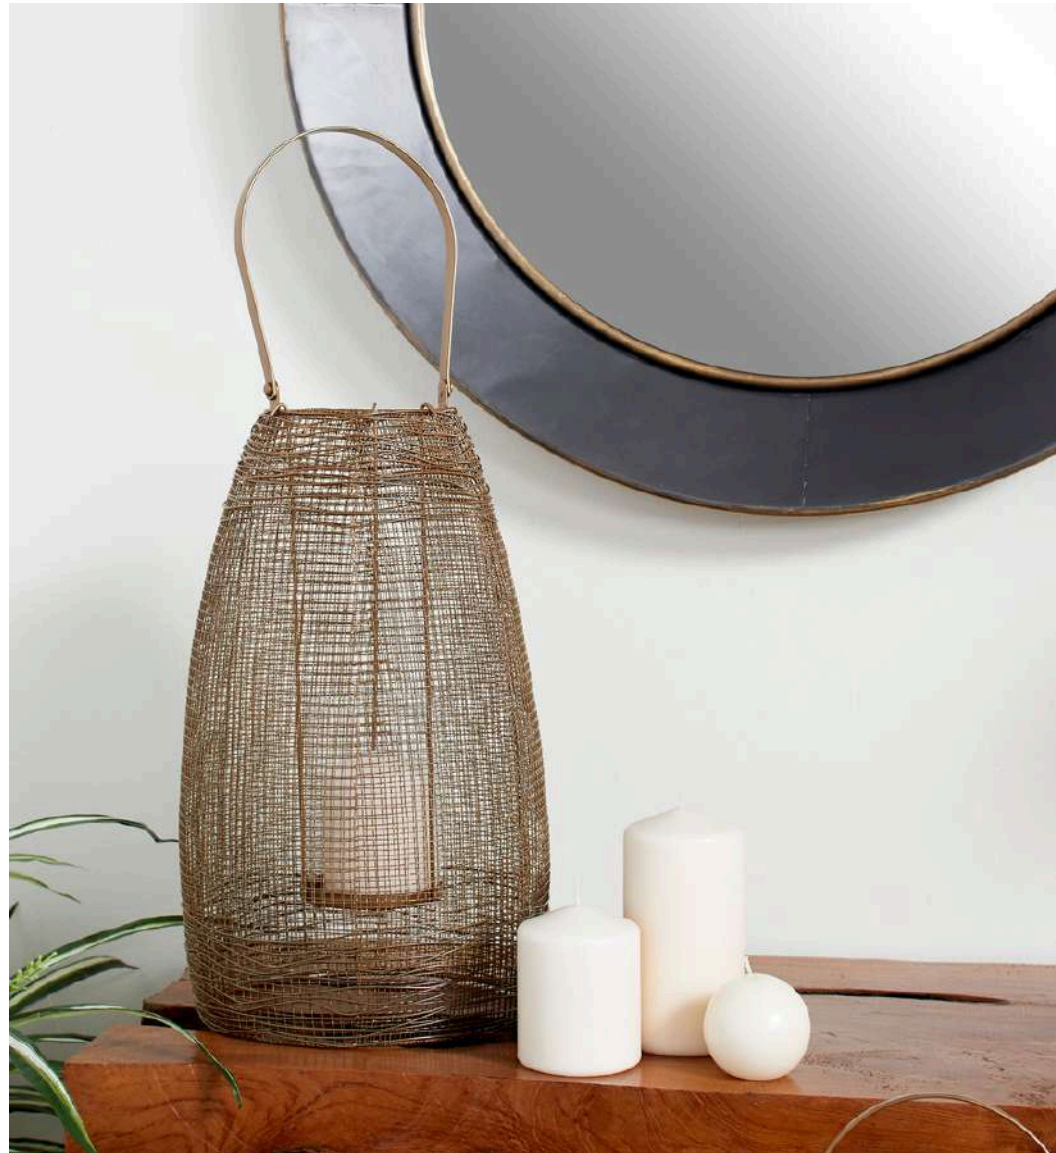

INCLUDED COLLECTION

Centerpieces

ANTIQUÉ SILVER
CANDLESTICK
(22)

3.25"W X 9.25"H

*LED taper candles only. Subject to
supply chain availability. Quantities are
not guaranteed.

GG05242024

INCLUDED COLLECTION

Centerpieces

GOLD MESH LANTERN
(20)

13"H X 8"W

*Candles and glass insert are not included. Subject to supply chain availability. Quantities are not guaranteed.

GG05242024

INCLUDED COLLECTION

Centerpieces

ANTIQUE GOLD
CANDLESTICK
(24)