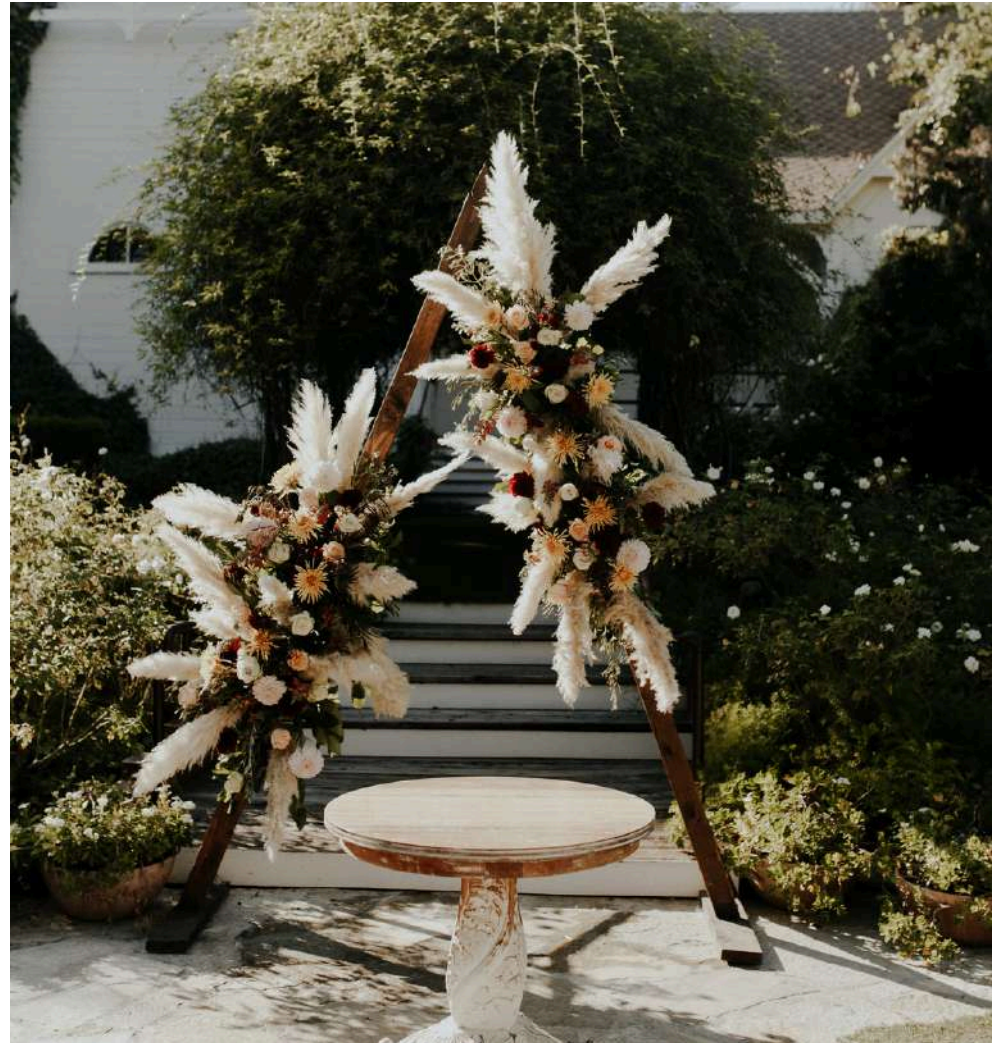

Arches

MODERN TRIANGLE ARCH
(1)

30" X 102" X 96"

175.00

*Floral and greenery are not included.
Subject to supply chain availability.
Quantities are not guaranteed.

GG05242024

DESIGNER COLLECTION

Arches