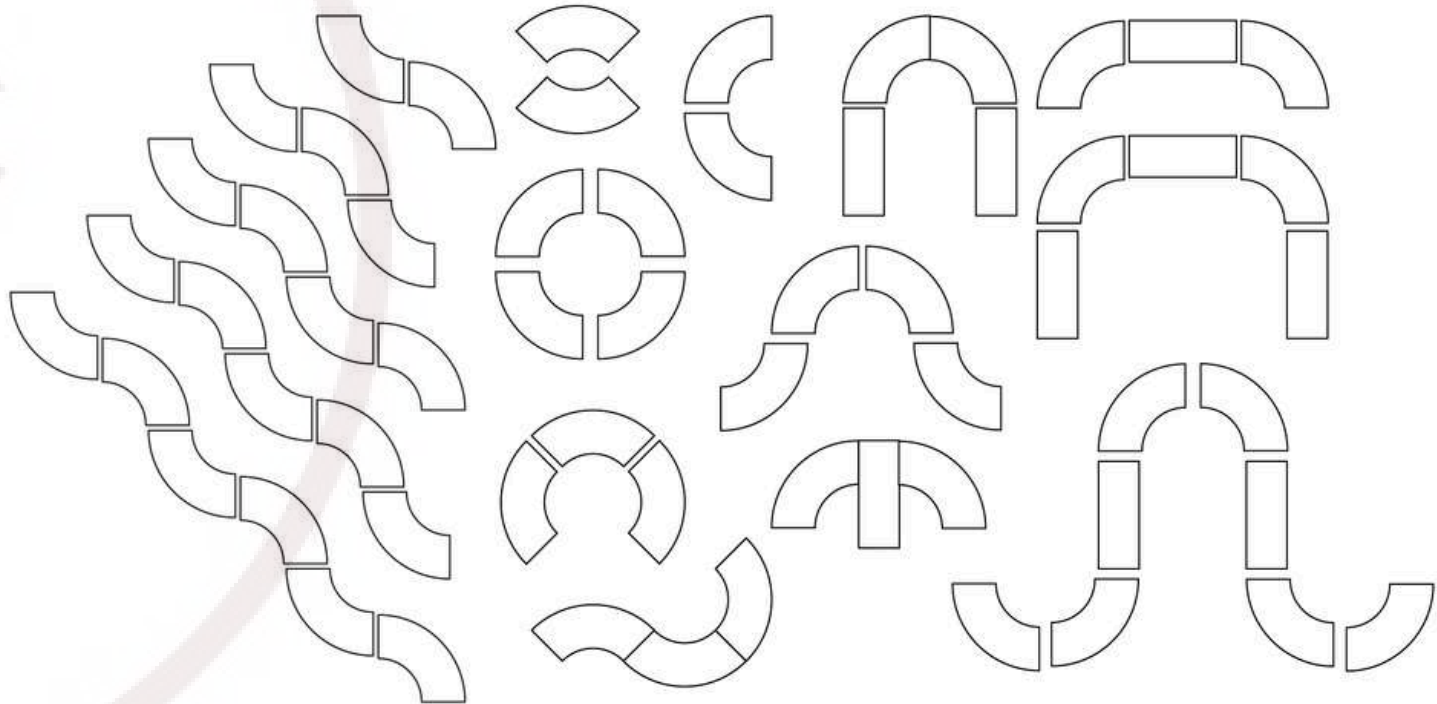

DESIGNER COLLECTION

Furniture

CRESCENT S TABLE
FORMATION EXAMPLES

*Farm tables not included. Not to scale.

GG05242024