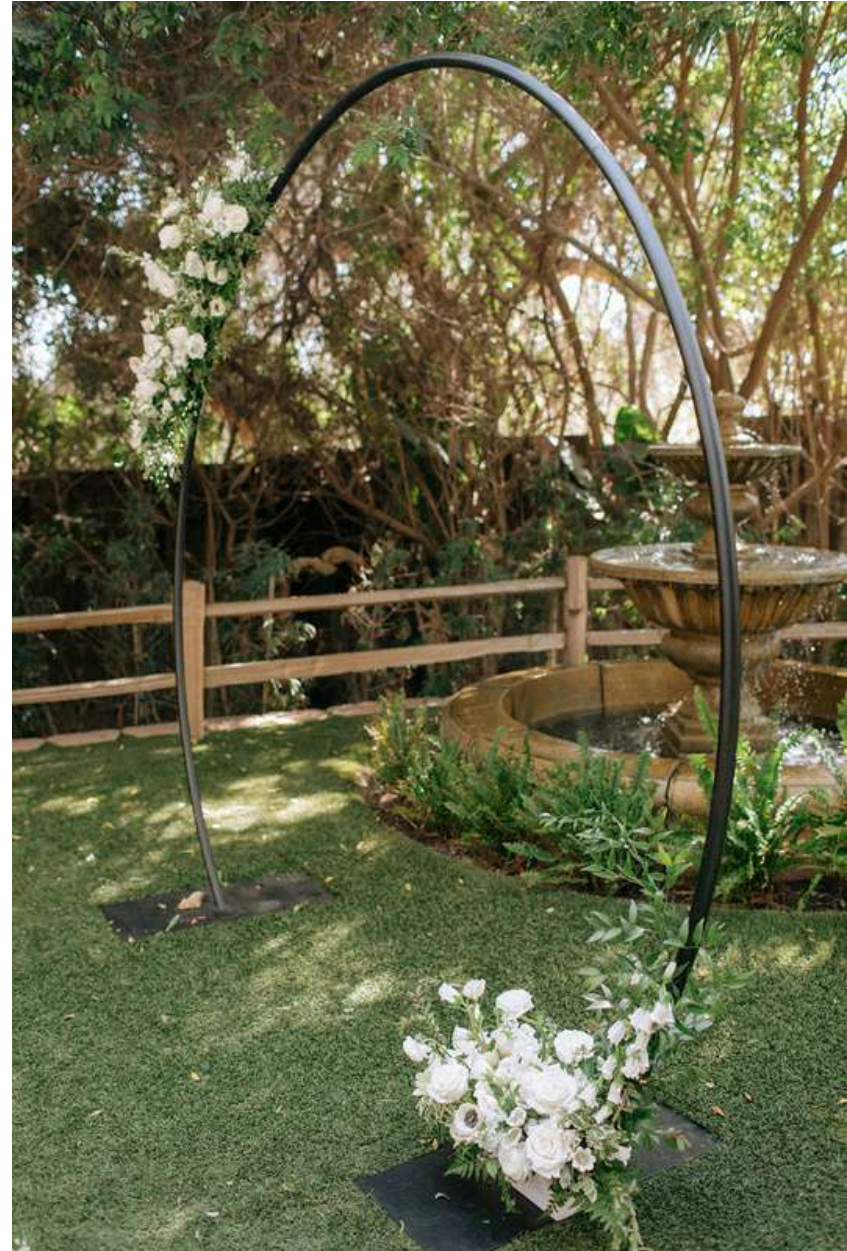

GG05242024

DESIGNER COLLECTION

Arches

CIRCULAR METAL ARCH
(1)

91" X 89.5"

175.00

*Floral and greenery are not included.
Subject to supply chain availability.
Quantities are not guaranteed.

GG05242024