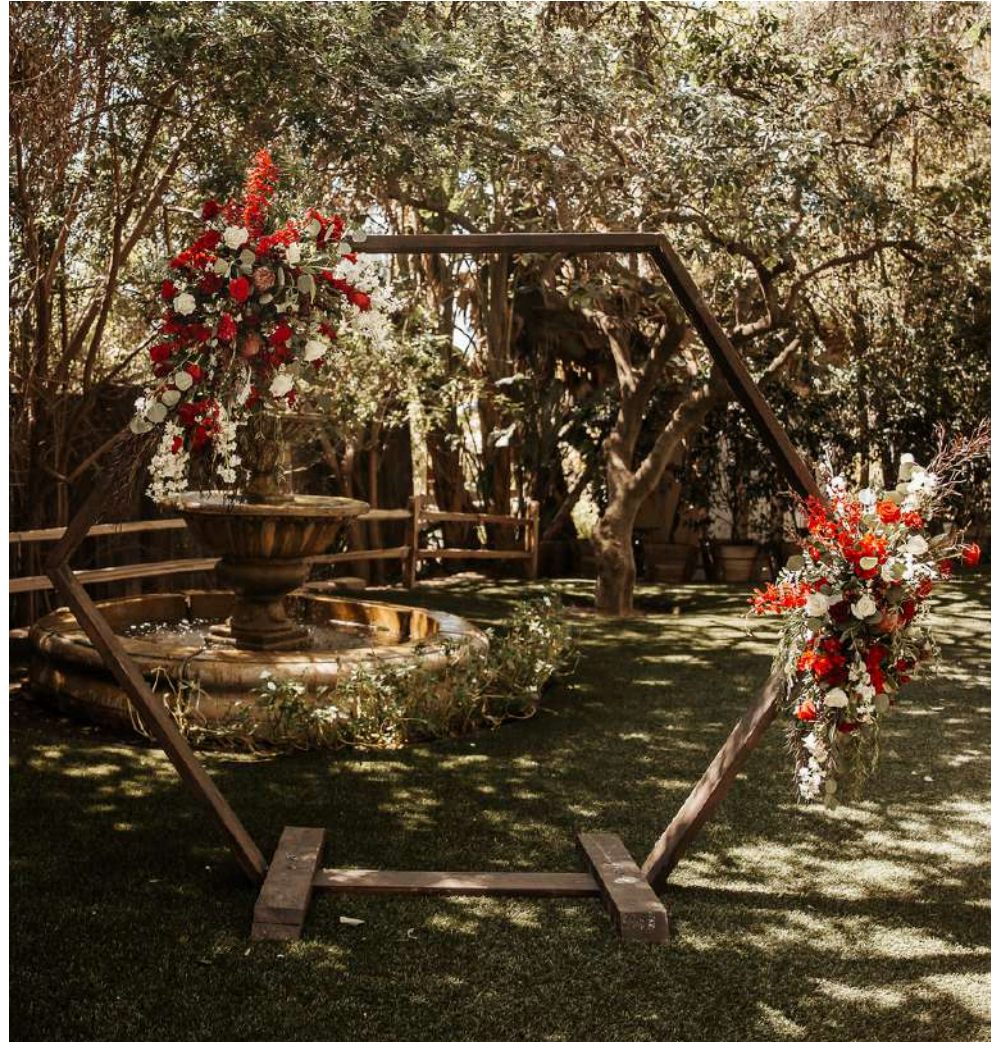

DESIGNER COLLECTION

Arches

MODERN HEXAGON ARCH
(1)

30" X 100" X 80"

175.00

*Floral, fabric and greenery are not included. Subject to supply chain availability. Quantities are not guaranteed.

GG05242024

DESIGNER COLLECTION