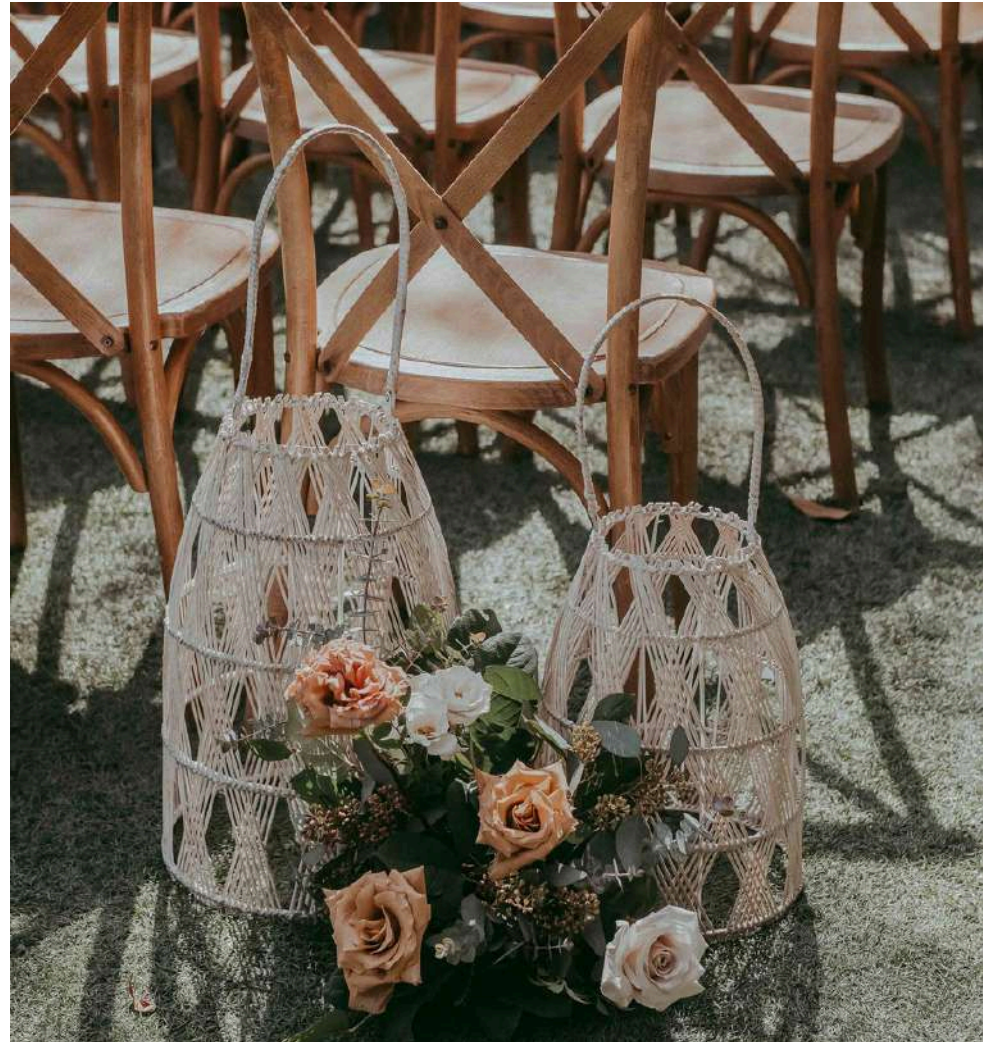

BOT05242024

INCLUDED COLLECTION

Centerpieces

BAMBOO LANTERN
(10 SML/10 LRG)

SML: 10" X 14"
LRG: 12" X 20"

*Floral, greenery, and candle are not included. Subject to supply chain availability. Quantities are not guaranteed.