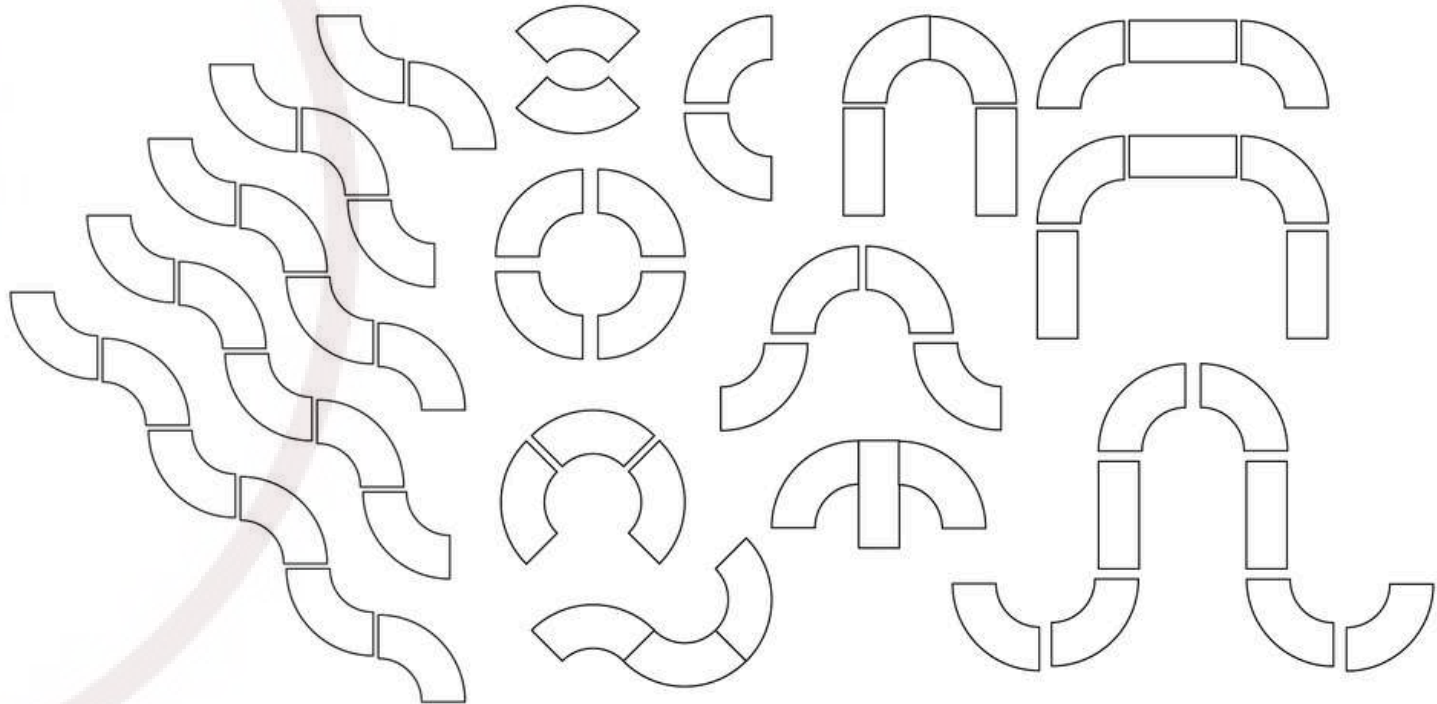

DESIGNER COLLECTION

Furniture

BOT05242024

CRESCENT S TABLE
FORMATION EXAMPLES