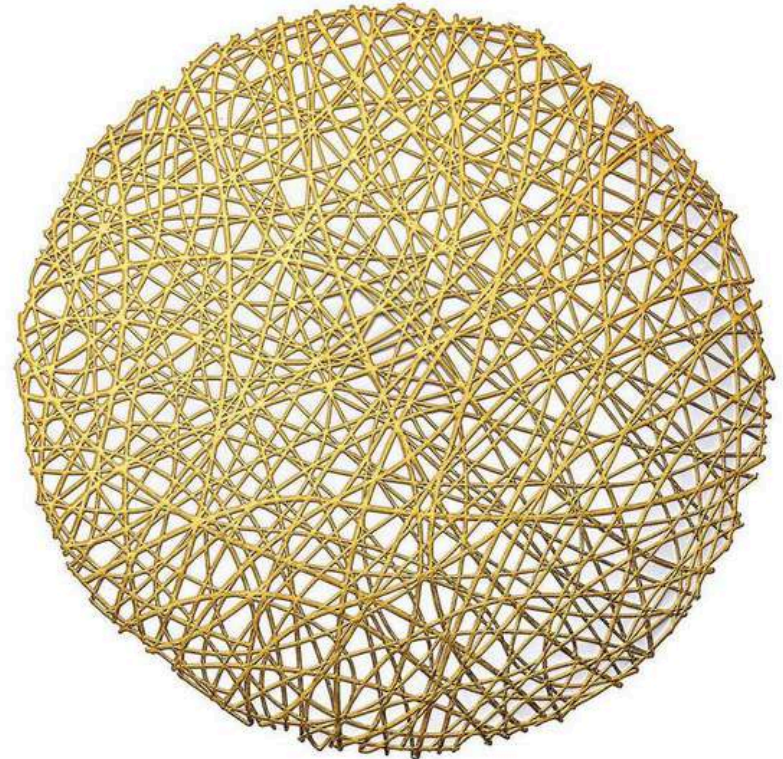

DESIGNER COLLECTION

Misc

GOLD OPEN WEAVE
PLACEMAT
(140)

4.00/EACH

*Subject to supply chain availability.
Quantities are not guaranteed.

BOT05242024