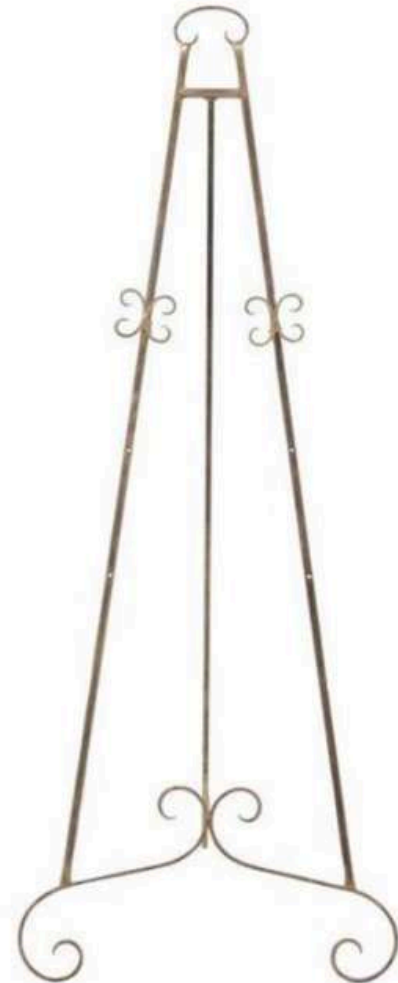

DESIGNER COLLECTION

Message Boards

GOLD SCROLL EASEL
(1)

50.00

*Subject to supply chain availability.
Quantities are not guaranteed.