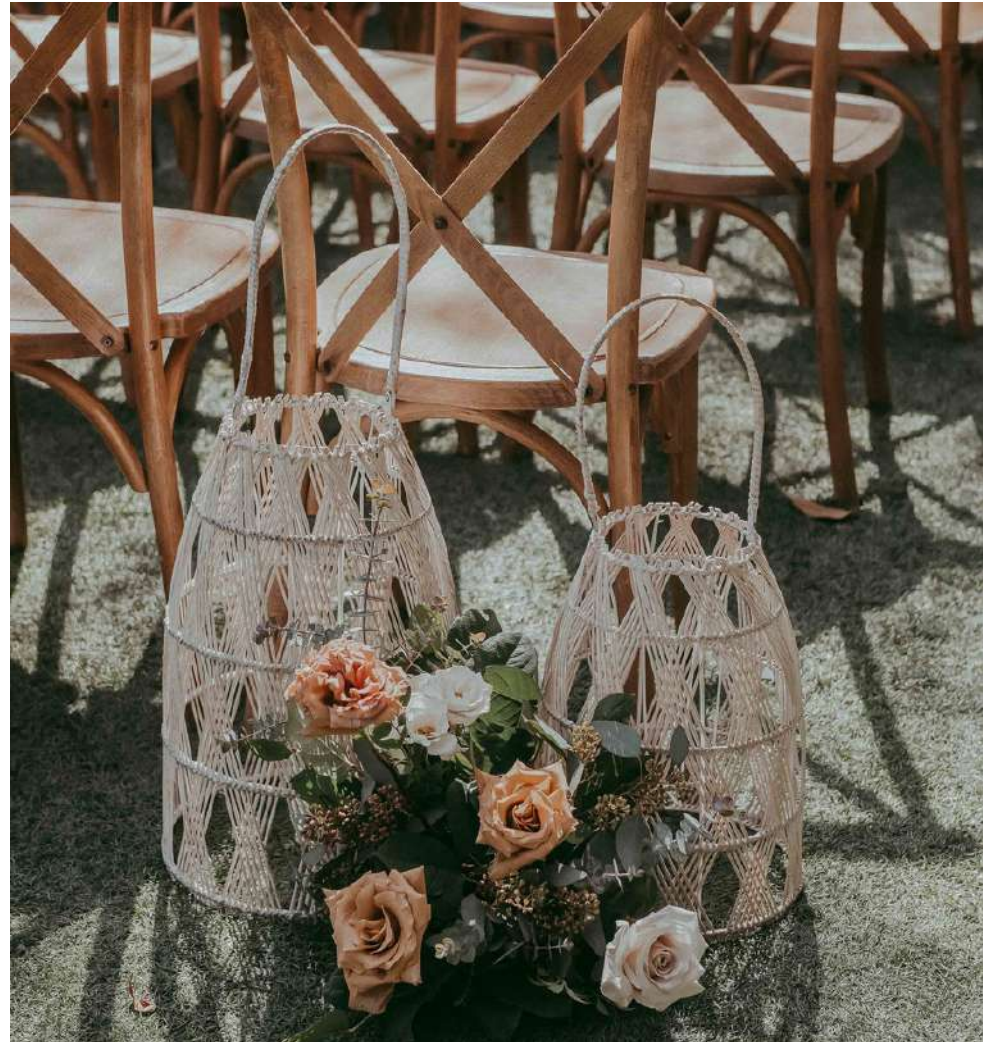

INCLUDED COLLECTION

Centerpieces

BAMBOO LANTERN
(10 SML/10 LRG)

SML: 10" X 14"
LRG: 12" X 20"

*Floral, greenery, and candle are not included. Subject to supply chain availability. Quantities are not guaranteed.

BOT11042022