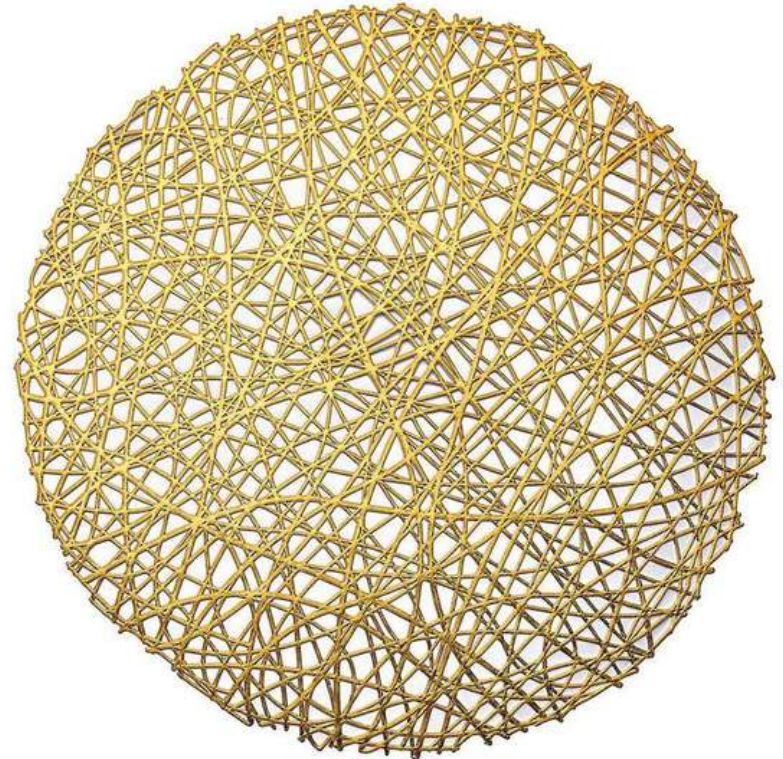

DESIGNER COLLECTION

Misc

GOLD OPEN WEAVE
PLACEMAT
(140)

3.00/EACH

*Subject to supply chain availability.
Quantities are not guaranteed.