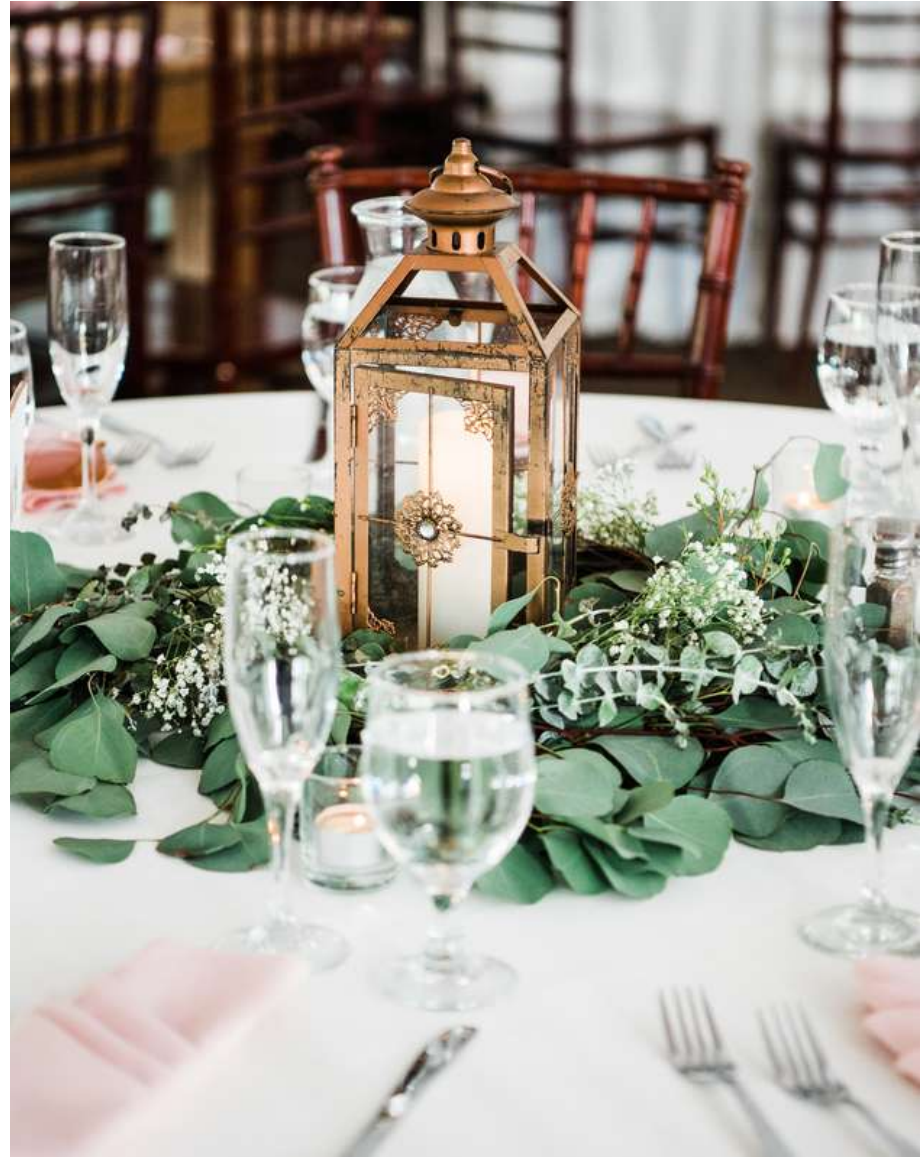

INCLUDED COLLECTION

Centerpieces

BRONZE LANTERN

13"H X 5"W

*Candles, floral, and greenery are not included. Subject to supply chain availability. Quantities are not guaranteed.

GG10042021