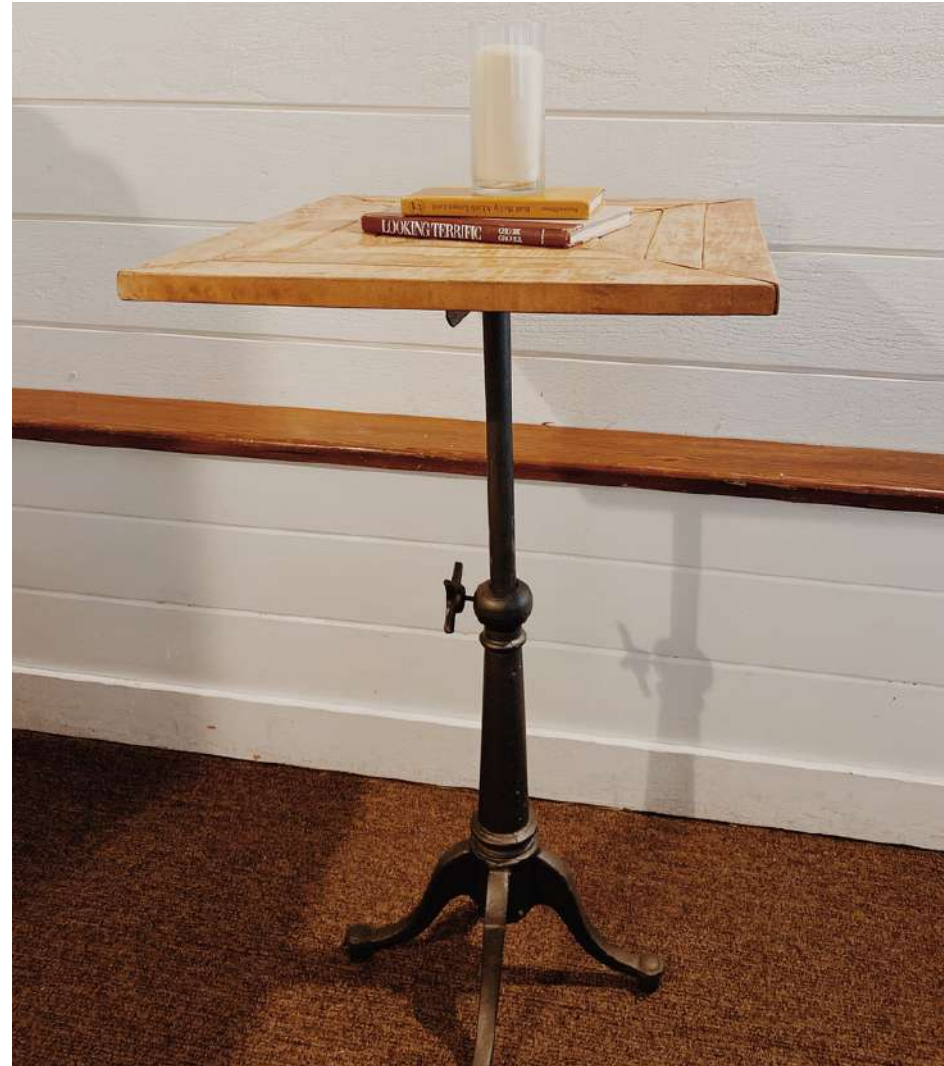

INCLUDED COLLECTION

Tables

WOODEN PUB TABLES (7)

*Candle and books are not included.
Subject to supply chain availability.
Quantities are not guaranteed.