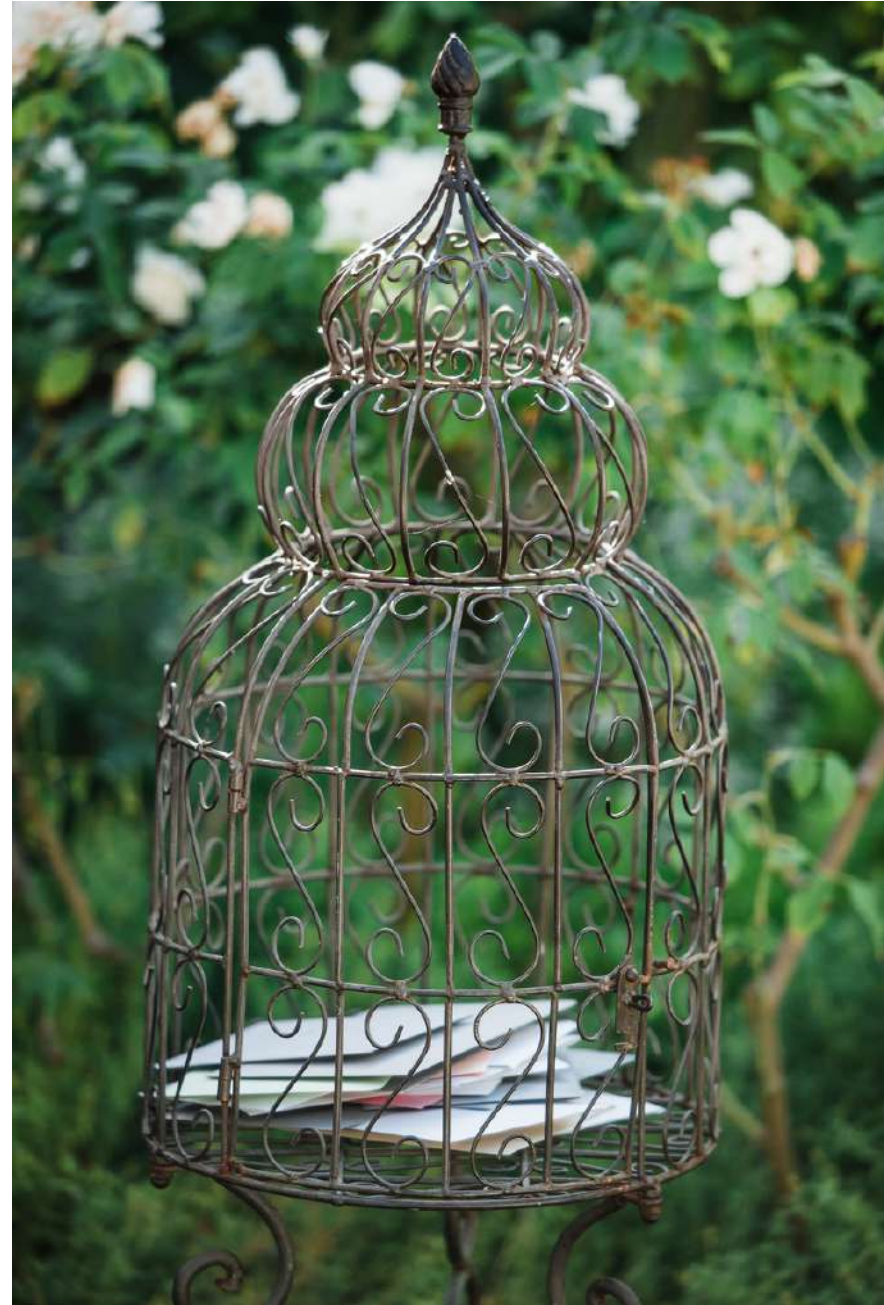

# DESIGNER COLLECTION

Misc

FREE-STANDING  
BIRDCAGE  
(1)

35.00

\*Subject to supply chain availability.  
Quantities are not guaranteed.

GG10042021

---