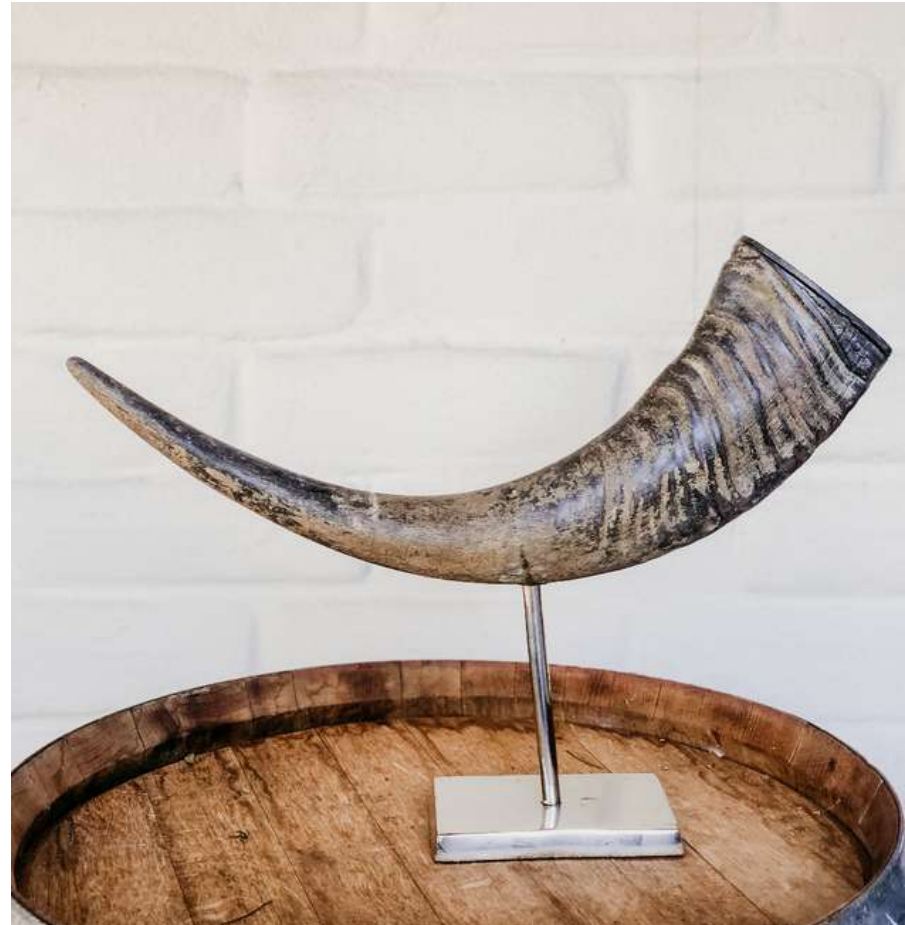

TV10042021

DESIGNER COLLECTION

Misc

RUSTIC HORN DECOR
(10)

10/EACH

*Subject to supply chain availability.
Quantities are not guaranteed.

TV10042021

DESIGNER COLLECTION