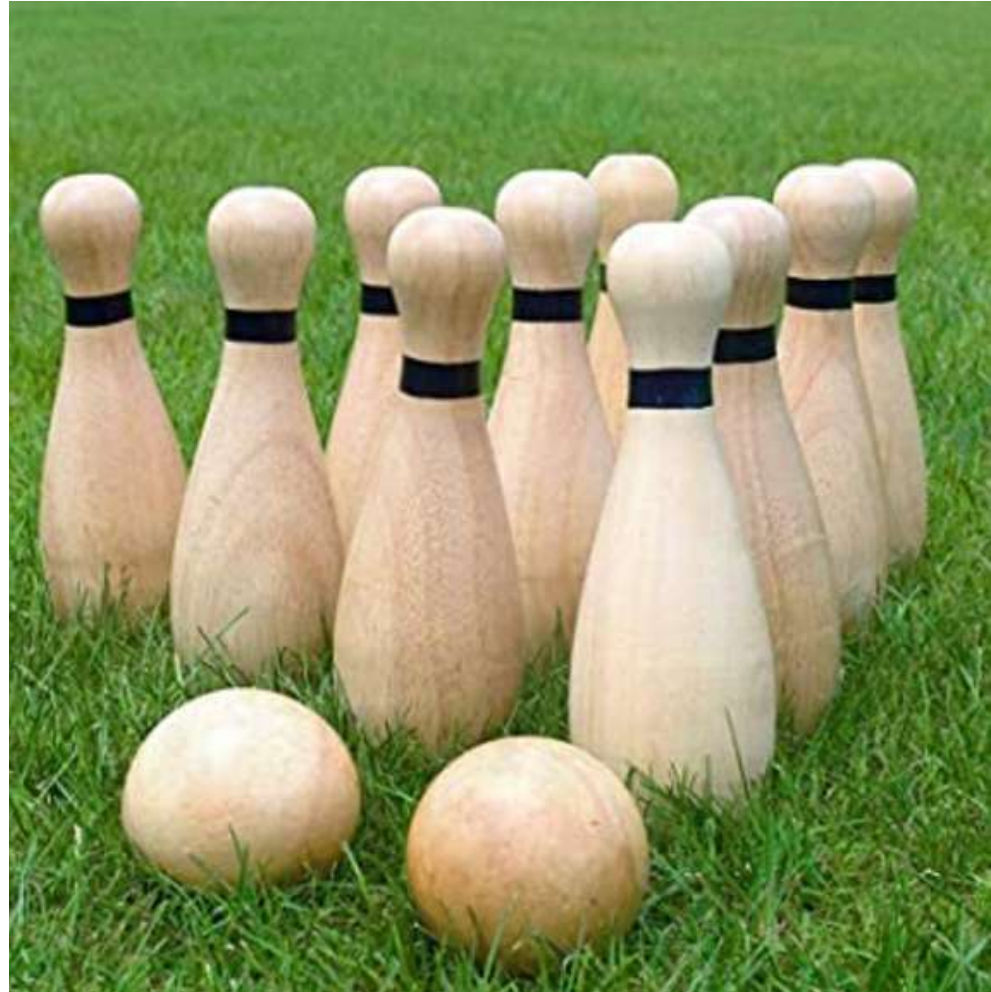

*Rent all 3 lawn games for 155.00.
Subject to supply chain availability.
Quantities are not guaranteed.

DESIGNER COLLECTION

Lawn games

LAWN BOWLING

(1)

75.00

*Rent all 3 lawn games for 155.00.
Subject to supply chain availability.
Quantities are not guaranteed.