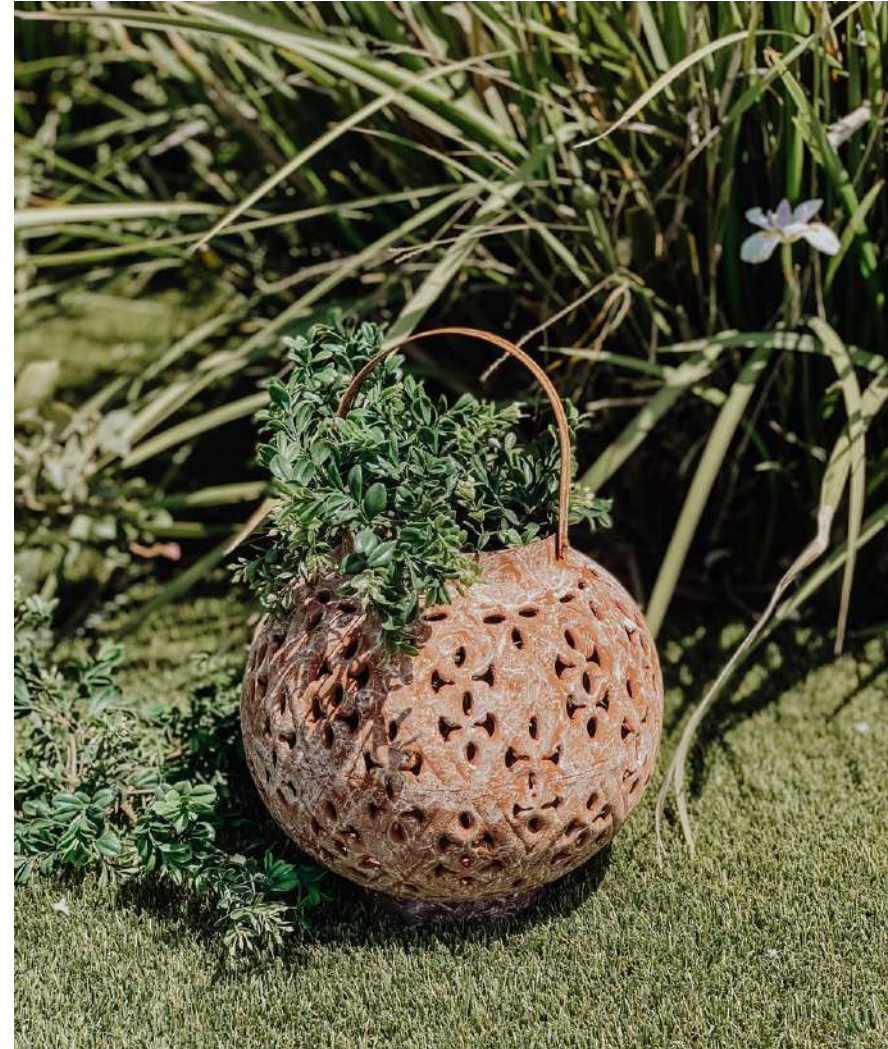

INCLUDED COLLECTION

Centerpieces

CURVED METAL
CANDLE HOLDERS
(10 SML, 10 LRG)

SML: 10"H X 6"W

LRG: 13"H X 6"W

*Candle are not included. Subject to
supply chain availability. Quantities are
not guaranteed.

INCLUDED COLLECTION