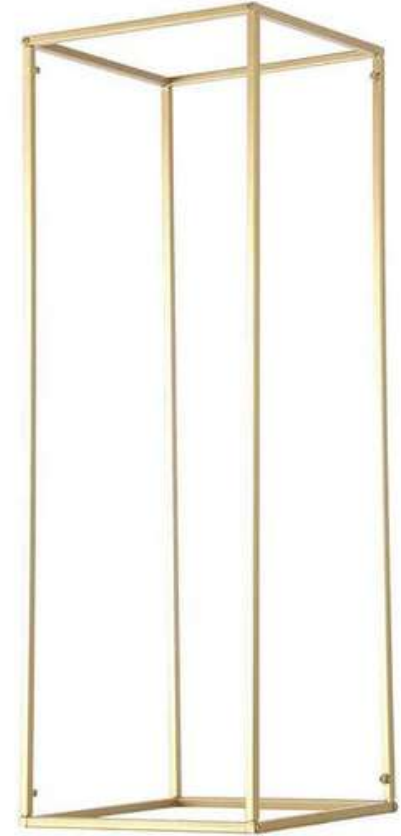

Tables

ROUND TABLE
(10)

60" DIAMETER

*White floor-length linen included.
Greenery, top linen, and runner are not
included. Subject to supply chain
availability. Quantities are not
guaranteed

CH06092022

INCLUDED COLLECTION

*Candle not included. Shapes and sizes
vary. Subject to supply chain availability.
Quantities are not guaranteed

INCLUDED COLLECTION

Centerpieces

WOVEN LANTERN
(2)

14" X 23"

*Candle not included. Subject to supply
chain availability. Quantities are not
guaranteed

INCLUDED COLLECTION

Centerpieces

BEACHWOOD LANTERN
(10 SML/10 LRG)

SML: 12" X 10"

LRG: 12" X 14"

*Candle not included. Subject to supply
chain availability. Quantities are not
guaranteed

INCLUDED COLLECTION

Centerpieces

GOLD GEOMETRIC
FLORAL STAND
(10)

11" X 11" X 32"

*Floral, greenery, and candle are not included. Subject to supply chain availability. Quantities are not guaranteed

INCLUDED COLLECTION

Furniture