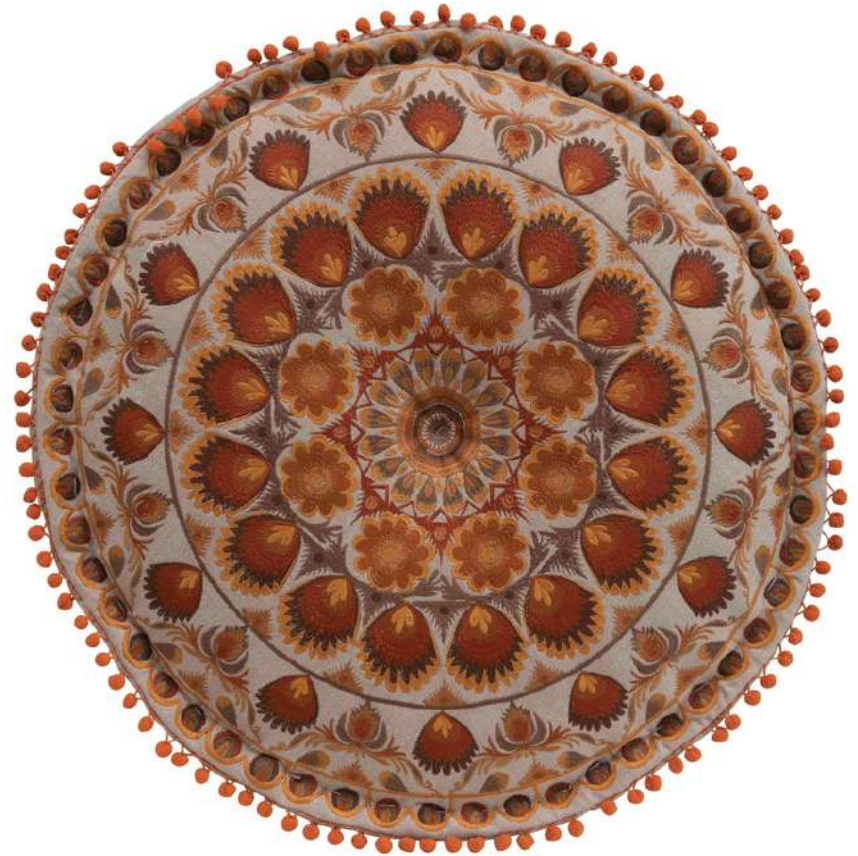

CH06092022

DESIGNER COLLECTION

Lounge

HORIZON COTTON POUF
(2)

30.00/EACH

*Subject to supply chain availability.
Quantities are not guaranteed

DESIGNER COLLECTION

Lounge