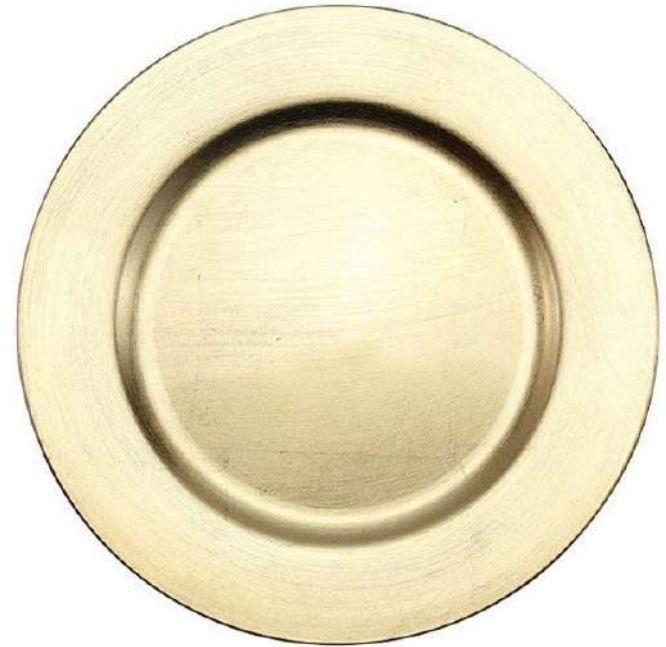

*Subject to supply chain availability.
Quantities are not guaranteed.

DESIGNER COLLECTION

Place Settings

PLATE CHARGER

GOLD
1.00/EACH

SILVER
1.00/EACH

*Subject to supply chain availability.
Quantities are not guaranteed.