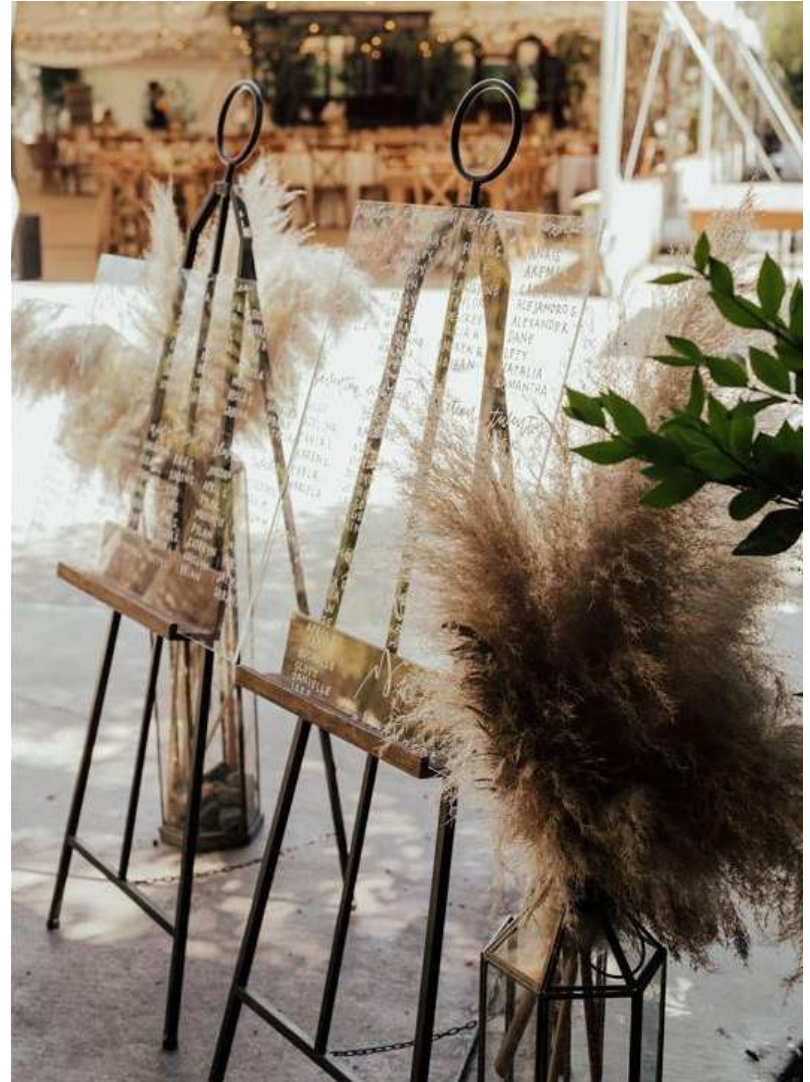

DESIGNER COLLECTION

Misc

WOOD & METAL EASEL
(4)

10.00/EACH

*Pampas, vases, and signage are not included. Subject to supply chain availability. Quantities are not guaranteed.