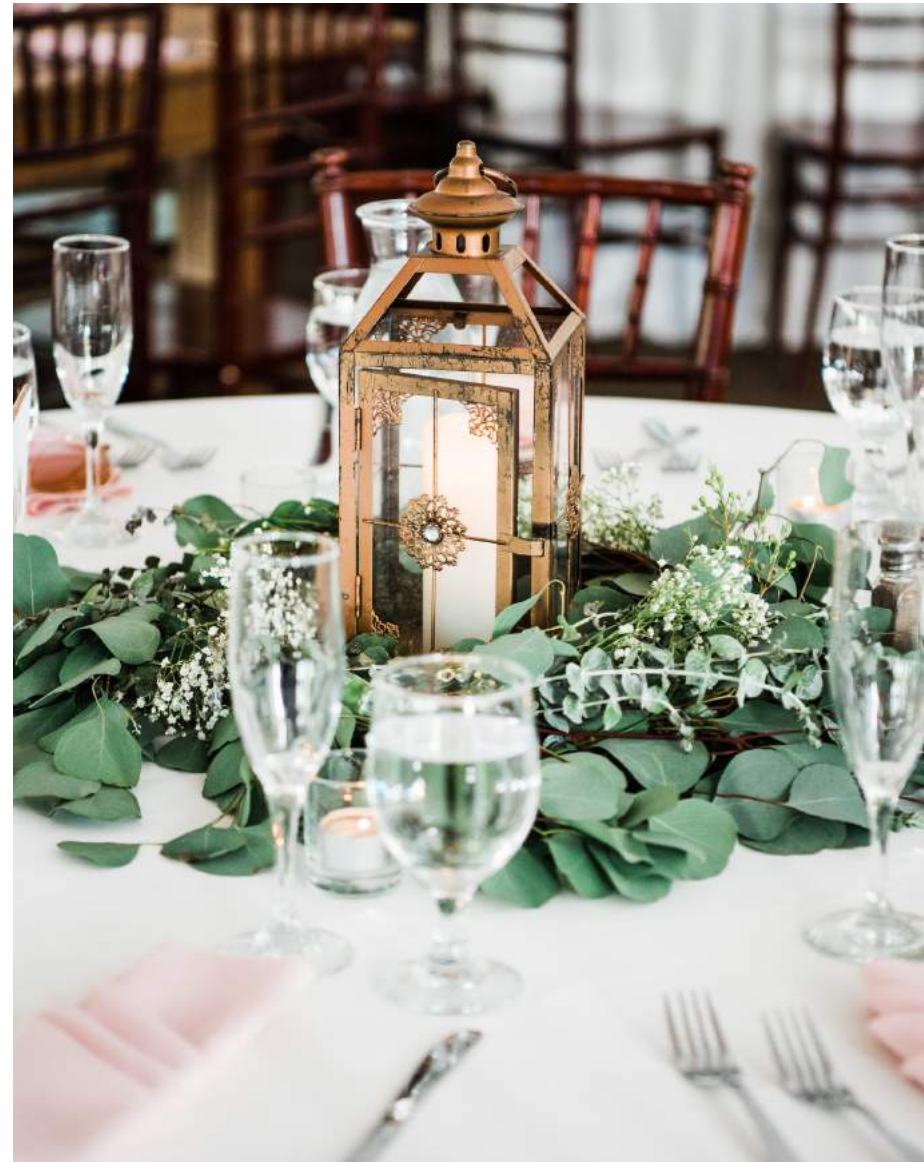

INCLUDED COLLECTION

Centerpieces

BRONZE LANTERN

13"H X 5"W

*Candles, floral, and greenery are not included

GG05132021