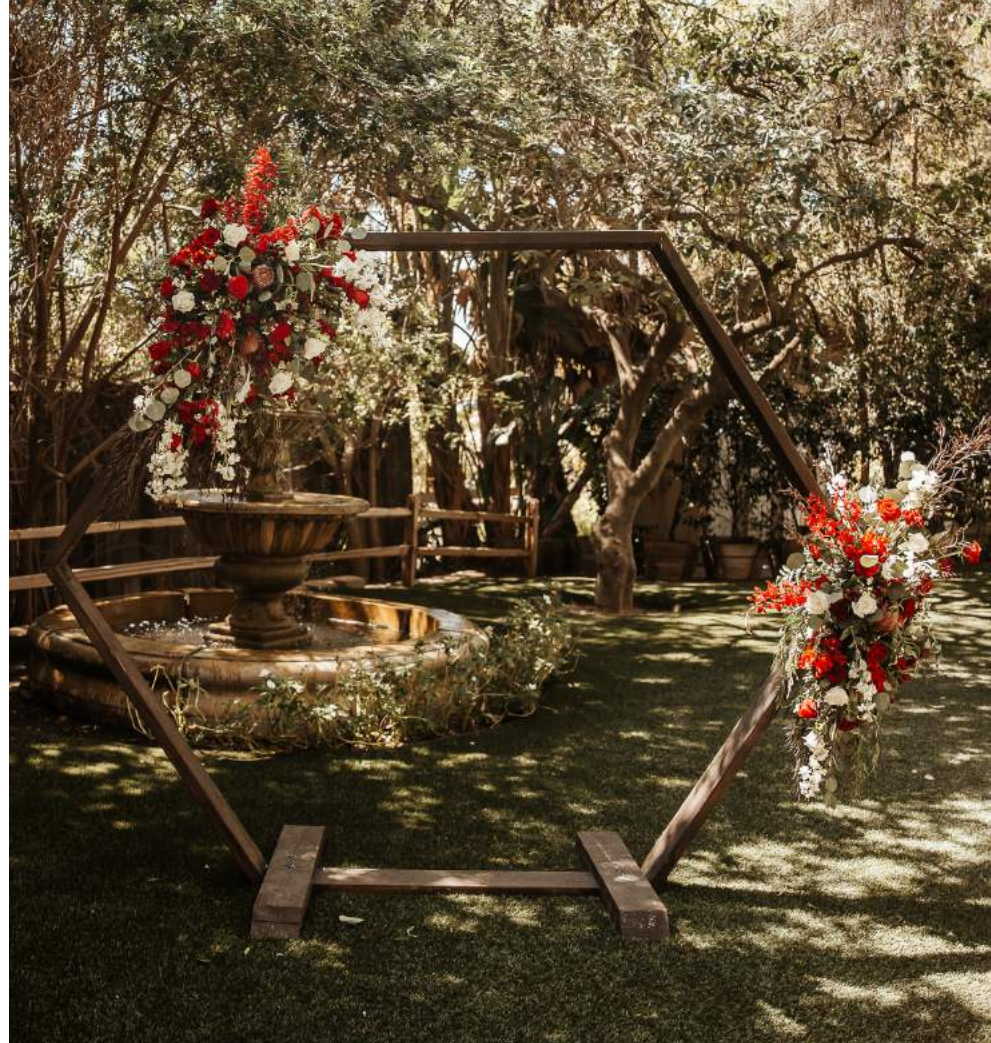

DESIGNER COLLECTION

Arches

MODERN HEXAGON ARCH

(1)

165.00

*Floral, fabric and greenery are not
included

GG05132021