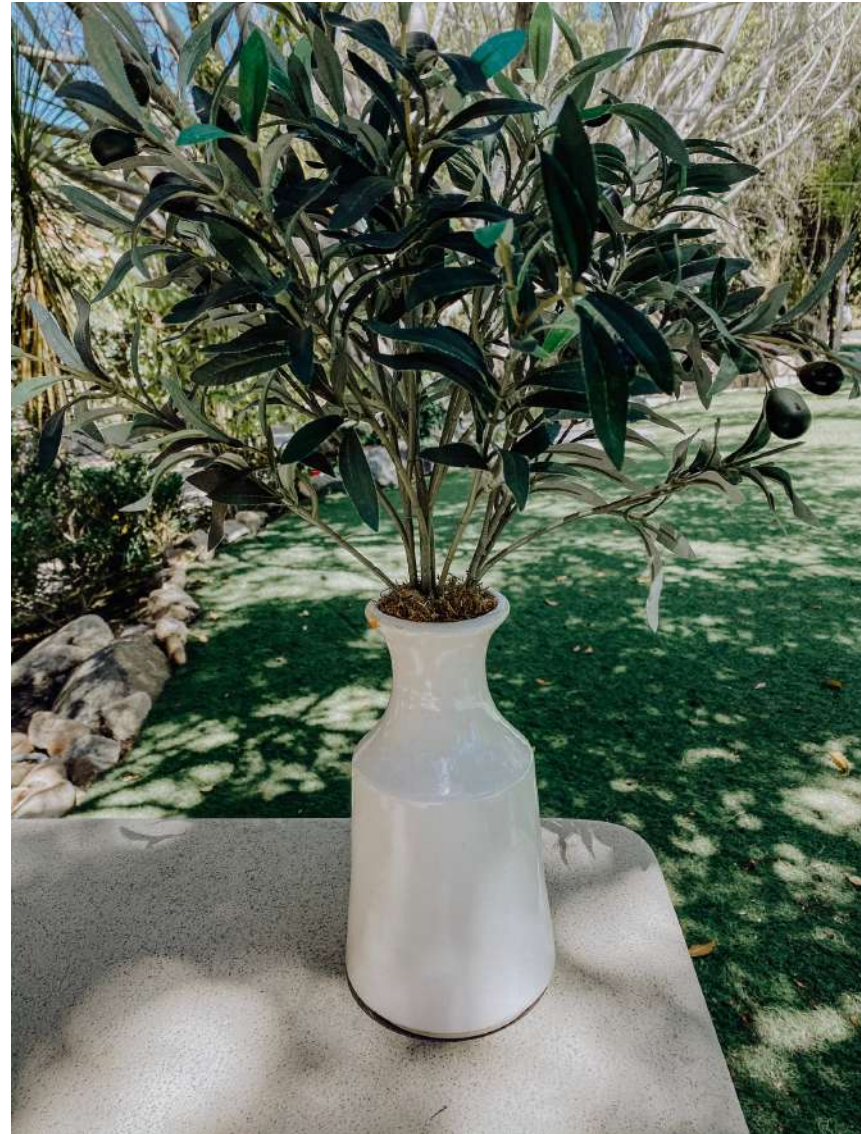

*Assorted shapes

BOT05132021

Anticipated
Launch:
November 1st, 2021

DESIGNER COLLECTION

Sustainable Faux Greenery

SUSTAINABLE FAUX
POTTED OLIVE BRANCHES
(4)

10.00/EACH

*Assorted shapes