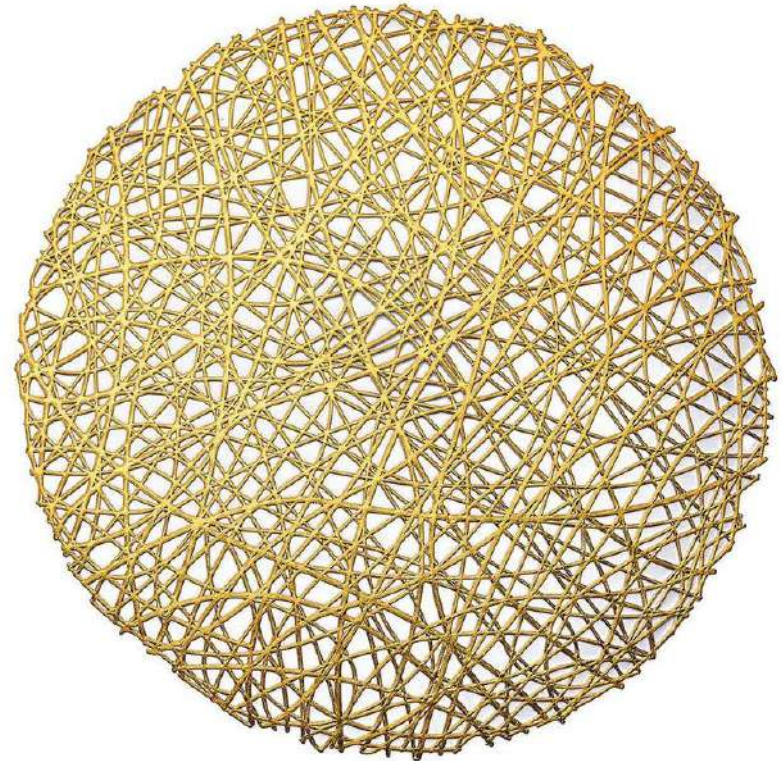

DESIGNER COLLECTION

Misc

GOLD OPEN WEAVE
PLACEMAT
(40)

3.00/EACH